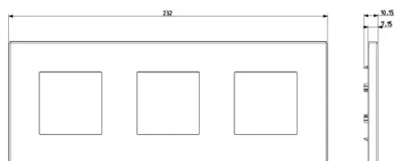

## Eikon EXÉ: Plate 4M(2+2+2)x71mm met. brushed nickel

---

**22644.11**

Eikon EXÉ / Cover plates / Snap fixing metal cover plates

**Plate 4M(2+2+2)x71mm met. brushed nickel**

### Drawings

Space view

## Packaging

8 007352 664869  
**Code** 8007352664869  
**Quantity** 1 NR  
**Dim.** 24x9.7x1.7 [cm]  
**Weight** 214.6 [g]

8 007352 664876  
**Code** 8007352664876  
**Quantity** 5 NR  
**Dim.** 24.8x10.3x10.7 [cm]  
**Weight** 1,140 [g]