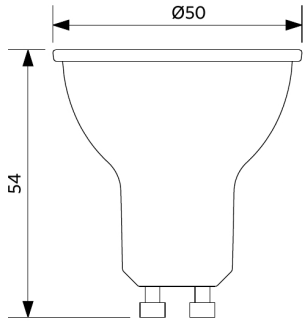

Packaging Information

Item			Box			
Item Code	Item Description	EU HS Code	Dimensions (mm) (LxWxH)	Gross Weight (kg)	EAN	pc/box
140060948	LED-E-GU10-3,5W-3000K-36D-DIM	85395200	52x52x62	0.06	6945730493705	1
821017001200	LEDsmart-BLE-Relay-250W-DIM	94059200	90x40x30	0.08	6941408898469	1
821017003600	LEDsmart-BLE2-Relay-250W-DIM	94059200	90x40x30	0.09	6931783007594	1

Dimensional Drawing (mm)

LED-E-GU10-3,5W

Photometric Data