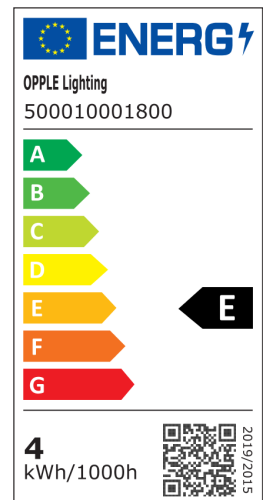

- Classic light bulb shape ensures an easy replacement
- Instant 100% light when switched on and no startup time
- No UV / IR radiance so there is less risk of damage

Specifications

Item Code	Item Description	Equivalent to (W)	Power (W)	Lumen	Efficacy (lm/W)	CCT (K)	Weight (kg/pc)
500010001800	Mini Globe (P, G45), On-Off LED-E-P45-FILA-E14-4W-2700K-CL	GLS 40W	4	470	118	2700	0.01

Packaging Information

Item			Box			
Item Code	Item Description	EU HS Code	Dimensions (mm) (LxWxH)	Gross Weight (kg)	EAN	pc/box
500010001800	LED-E-P45-FILA-E14-4W-2700K-CL	85395200	45x45x91	0.04	6945730405241	1

Technical Specifications

Lifetime (L70)	15,000 h
On-/Off-cycles	100,000
Dimmability	On-Off
Beam angle	360°
Finishing	Clear
Colour rendering index (CRI)	≥ 80

Electrical Supply

Frequency	50/60 Hz
Nominal voltage	220-240 V
DC input voltage	No

Ambient Conditions

Operating temperature	-20-+40°C
Application temperature	+25°C
Storage environment	-25-+50°C