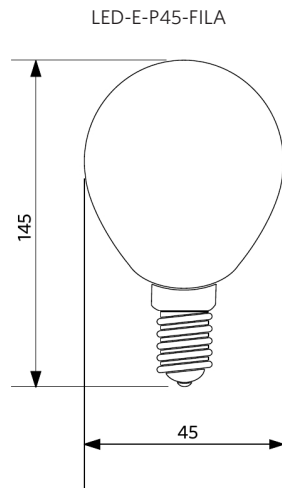

## Specifications

Item Code	Item Description	Equivalent to (W)	Power (W)	Lumen	Efficacy (lm/W)	CCT (K)	Weight (kg/pc)
500010001800	Mini Globe (P, G45), On-Off LED-E-P45-FILA-E14-4W-2700K-CL	GLS 40W	4	470	118	2700	0.01

## Packaging Information

Item			Box			
Item Code	Item Description	EU HS Code	Dimensions (mm) (LxWxH)	Gross Weight (kg)	EAN	pc/box
500010001800	LED-E-P45-FILA-E14-4W-2700K-CL	85395200	45x45x91	0.04	6945730405241	1

## Dimensional Drawing (mm)