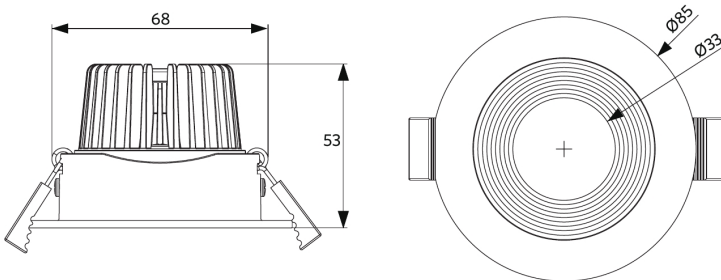

Technical Specifications	
Lifetime (L70)	50,000 h
Lifetime (L80)	30,000 h
On-/Off-cycles	100,000
Colour consistency (SDCM)	4
Dimmability	Triac
Beam angle	30°
Maximum tilt angle	25°
Finishing	Brushed Aluminum
Colour rendering index (CRI)	≥ 80
Degree of protection (IP)	IP44
Impact strength	IK02
Protection class	II
Risk group (EN 62471)	RG0
With control gear	Yes
Glow wire test	750°C
Power factor	≥ 0.9

Electrical Supply	
Frequency	50/60 Hz
Nominal voltage	220-240 V
DC input voltage	See catalogue appendix Connection Specifications
230V Cable length	0.3 m

Mechanical Properties	
Housing material	Aluminium
Optical material	Polycarbonate

Ambient Conditions	
Operating temperature	-10-+45°C
Application temperature	+25°C
Storage environment	-25-+50°C

5 YEARS WARRANTY

ENERGY

OPPLE Lighting
541003207300

A
B
C
D
E
F
G

F

5
kWh/1000h

2019/2015

Dimensional Drawing (mm)

LEDspotRA-Ava-E2