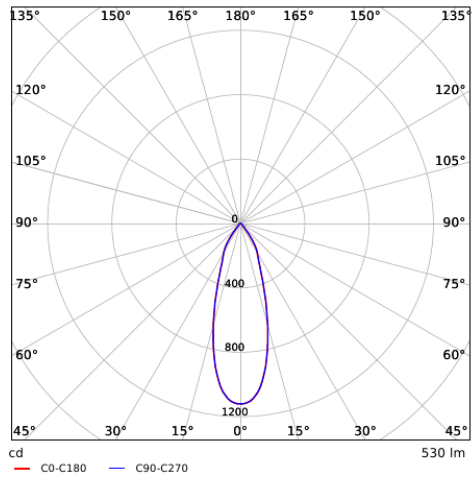

Photometric Data

Installation Opening Drawing (mm)

LEDSpotRA-Ava-E2
Ø68-76