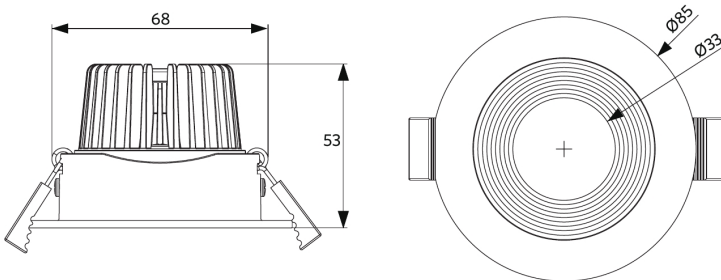

Technical Specifications	
Lifetime (L70)	50,000 h
Lifetime (L80)	30,000 h
On-/Off-cycles	100,000
Colour consistency (SDCM)	4
Dimmability	Triac
Beam angle	30°
Maximum tilt angle	25°
Finishing	Brushed Aluminum
Colour rendering index (CRI)	≥ 80
Degree of protection (IP)	IP44
Impact strength	IK02
Protection class	II
Risk group (EN 62471)	RG0
With control gear	Yes
Glow wire test	750°C
Power factor	≥ 0.9

LEDspotRA-Ava-E2

LEDspotRA-Ava-E2 Driver

Photometric Data

Installation Opening Drawing (mm)

LEDSpotRA-Ava-E2
Ø68-76