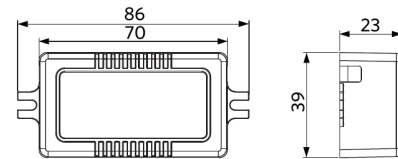

Ambient Conditions	
Operating temperature	-10-+45°C
Application temperature	+25°C
Storage environment	-25-+50°C

5 YEARS WARRANTY

ENERGY

OPPLE Lighting
541003207700

A
B
C
D
E
F
G

7
kWh/1000h

2019/2015

Dimensional Drawing (mm)

LEDspotRA-Ava-E2

LEDspotRA-Ava-E2 Driver

Photometric Data

Installation Opening Drawing (mm)

LEDSpotRA-Ava-E2
Ø68-76