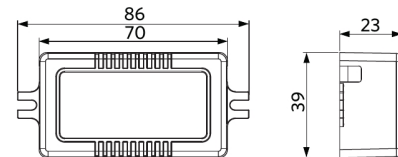

LEDspotRA-Ava-E2 Driver