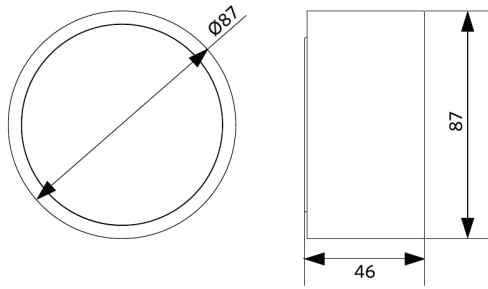

Dimensional Drawing (mm)

LED Ceiling Lu-E Rd87