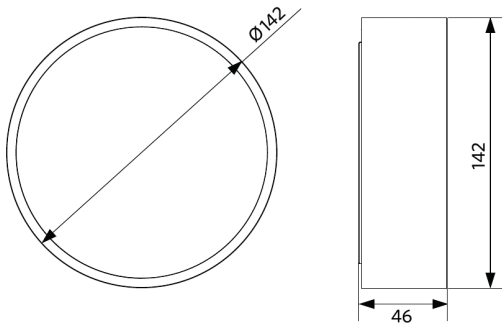

Dimensional Drawing (mm)

LEDCeilingLu-E Rd142