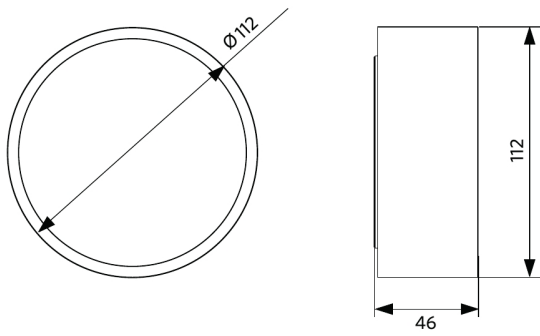

Item Code	Item Description	Equivalent to (W)	Power (W)	Lumen	Efficacy (lm/W)	CCT (K)	Weight (kg/pc)
On-Off							
540001295800	LEDceilingLu-E Rd112-14W-840-BL	CFL 1x26W	14	1260	90	4000	0.17

Accessories

542098030700
Junction-Box-WH

Packaging Information

Item			Box			
Item Code	Item Description	EU HS Code	Dimensions (mm) (LxWxH)	Gross Weight (kg)	EAN	pc/box
540001295800	LEDceilingLu-E Rd112-14W-840-BL	94051190	115x52x119	0.23	6941408895871	1
542098030700	Junction-Box-WH	85369010	43x103.4x26	0.06	6941408868684	1

Technical Specifications		Electrical Supply	
Lifetime (L70)	50,000 h	Frequency	50/60 Hz
Lifetime (L80)	30,000 h	Nominal voltage	220-240 V
On-/Off-cycles	100,000	DC input voltage	No
Dimmability	On-Off	Mechanical Properties	
Beam angle	100°	Housing material	Aluminium
Finishing	Black	Optical material	Polycarbonate
Colour rendering index (CRI)	≥ 80	Ambient Conditions	
Degree of protection (IP)	IP20	Operating temperature	-10-+45°C
Impact strength	IK02	Application temperature	+25°C
Protection class	II	Storage environment	-25-+50°C
Risk group (EN 62471)	RG0		
With control gear	Yes		
Displacement factor (DF)	≥ 0.9		

Dimensional Drawing (mm)

LEDceilingLu-E Rd112

Photometric Data