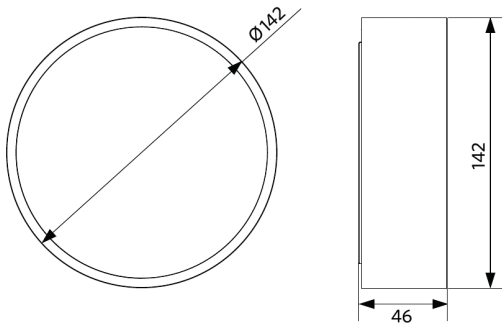

Item Code	Item Description	Equivalent to (W)	Power (W)	Lumen	Efficacy (lm/W)	CCT (K)	Weight (kg/pc)
On-Off							
540001295900	LEDceilingLu-E Rd142-18W-830-BL	CFL 2x18W	18	1620	90	3000	0.27

Accessories

542098030700
Junction-Box-WH

Packaging Information

Item			Box			
Item Code	Item Description	EU HS Code	Dimensions (mm) (LxWxH)	Gross Weight (kg)	EAN	pc/box
540001295900	LEDceilingLu-E Rd142-18W-830-BL	94051190	145x52x149	0.35	6941408895819	1
542098030700	Junction-Box-WH	85369010	43x103.4x26	0.06	6941408868684	1

Dimensional Drawing (mm)

LEDCeilingLu-E Rd142

Photometric Data