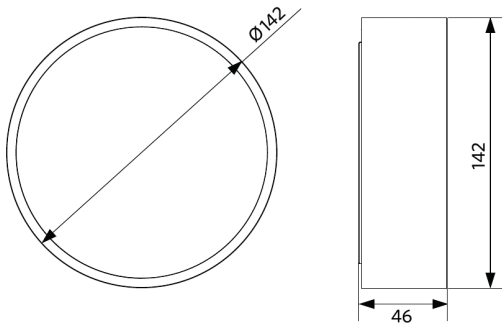

Item Code	Item Description	Equivalent to (W)	Power (W)	Lumen	Efficacy (lm/W)	CCT (K)	Weight (kg/pc)
On-Off							
540001296000	LEDceilingLu-E Rd142-18W-840-BL	CFL 2x18W	18	1710	95	4000	0.27

Accessories

542098030700
Junction-Box-WH

Packaging Information

Item			Box			
Item Code	Item Description	EU HS Code	Dimensions (mm) (LxWxH)	Gross Weight (kg)	EAN	pc/box
540001296000	LEDceilingLu-E Rd142-18W-840-BL	94051190	145x52x149	0.35	6941408895833	1
542098030700	Junction-Box-WH	85369010	43x103.4x26	0.06	6941408868684	1

Dimensional Drawing (mm)

LED Ceiling Lu-E Rd142

Photometric Data