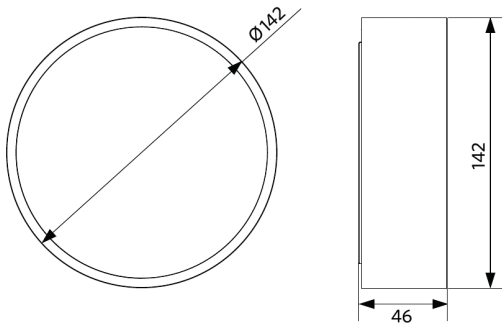

Item Code	Item Description	Equivalent to (W)	Power (W)	Lumen	Efficacy (lm/W)	CCT (K)	Weight (kg/pc)
On-Off							
540001296200	LED Ceiling Lu-E Rd142-24W-840-BL	CFL 2x26W	24	2160	90	4000	0.27

Accessories

542098030700
Junction-Box-WH

Packaging Information

Item		Box				
Item Code	Item Description	EU HS Code	Dimensions (mm) (LxWxH)	Gross Weight (kg)	EAN	pc/box
540001296200	LED Ceiling Lu-E Rd142-24W-840-BL	94051190	145x52x149	0.35	6941408895796	1
542098030700	Junction-Box-WH	85369010	43x103.4x26	0.06	6941408868684	1

Dimensional Drawing (mm)

LEDCeilingLu-E Rd142

Photometric Data