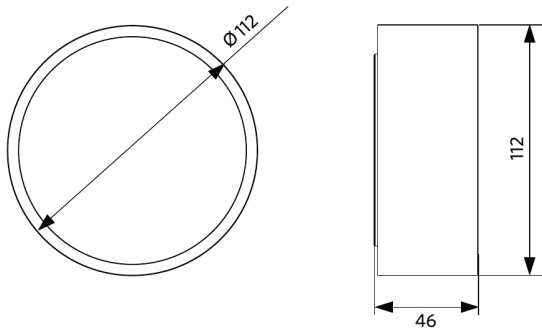

Dimensional Drawing (mm)

LEDceilingLu-E Rd112