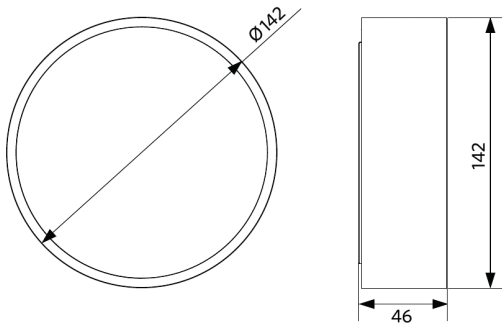

Item Code	Item Description	Equivalent to (W)	Power (W)	Lumen	Efficacy (lm/W)	CCT (K)	Weight (kg/pc)
On-Off							
540001296500	LEDceilingLu-E Rd142-18W-840-WH	CFL 2x18W	18	1710	95	4000	0.27

Accessories

542098030700
Junction-Box-WH

Packaging Information

Item			Box			
Item Code	Item Description	EU HS Code	Dimensions (mm) (LxWxH)	Gross Weight (kg)	EAN	pc/box
540001296500	LEDceilingLu-E Rd142-18W-840-WH	94051190	145x52x149	0.35	6941408895826	1
542098030700	Junction-Box-WH	85369010	43x103.4x26	0.06	6941408868684	1

Dimensional Drawing (mm)

LEDCeilingLu-E Rd142

Photometric Data