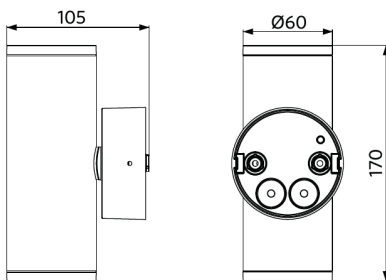

Technical Specifications	
Lifetime (L70)	50,000 h
Lifetime (L80)	30,000 h
On-/Off-cycles	100,000
Colour consistency (SDCM)	4
Dimmability	On-Off
Finishing	Black
Colour rendering index (CRI)	≥ 80
Degree of protection (IP)	IP65
Impact strength	IK06
Protection class	I
Risk group (EN 62471)	RG1
With control gear	Yes
Glow wire test	650°C
Power factor	≥ 0.9

Electrical Supply	
Frequency	50/60 Hz
Nominal voltage	220-240 V
DC input voltage	See catalogue appendix Connection Specifications

Mechanical Properties	
Housing material	Aluminium
Optical material	Polycarbonate
Coastal proof	Yes

Ambient Conditions	
Operating temperature	-30~+45°C
Application temperature	+25°C
Storage environment	-30~+60°C

OPPLE Lighting
715000002600

A	→
B	→
C	→
D	→
E	→
F	→
G	←

10
kWh/1000h

2019/2015

Dimensional Drawing (mm)

LEDWallSpot-E Rd60