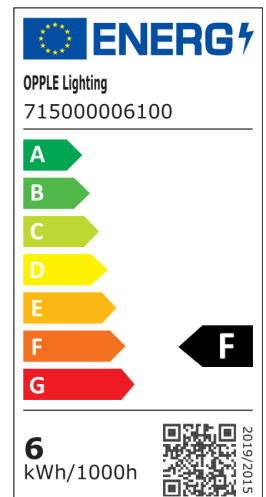

Specifications

Item Code	Item Description	Equivalent to (W)	Power (W)	Lumen	Efficacy (lm/W)	CCT (K)	Weight (kg/pc)
On-Off							
715000006100	LEDWall-Lucia-E Re135-6W-840-BL	Halogen 60W	6	600	100	4000	0.47

Packaging Information

Item			Box			
Item Code	Item Description	EU HS Code	Dimensions (mm) (LxWxH)	Gross Weight (kg)	EAN	pc/box
715000006100	LEDWall-Lucia-E Re135-6W-840-BL	94054239	160x125x60	0.77	6931783002964	1

Technical Specifications

Lifetime (L70)	50,000 h
Lifetime (L80)	30,000 h
On-/Off-cycles	100,000
Colour consistency (SDCM)	4
Dimmability	On-Off
Beam angle	30° x 80°
Finishing	Black
Colour rendering index (CRI)	≥ 80
Degree of protection (IP)	IP65
Impact strength	IK08
Protection class	I
Risk group (EN 62471)	RG1
With control gear	Yes
Glow wire test	850°C
Power factor	≥ 0.9

Electrical Supply

Frequency	50/60 Hz
Nominal voltage	220-240 V
DC input voltage	No

Mechanical Properties

Housing material	Aluminium
Optical material	Polycarbonate
Coastal proof	Yes

Ambient Conditions

Operating temperature	-20-+45°C
Application temperature	+25°C
Storage environment	-20-+60°C