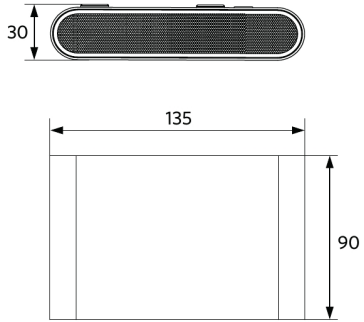

Packaging Information

Item			Box			
Item Code	Item Description	EU HS Code	Dimensions (mm) (LxWxH)	Gross Weight (kg)	EAN	pc/box
715000006100	LEDWall-Lucia-E Re135-6W-840-BL	94054239	160x125x60	0.77	6931783002964	1

Technical Specifications

Lifetime (L70)	50,000 h
Lifetime (L80)	30,000 h
On-/Off-cycles	100,000
Colour consistency (SDCM)	4
Dimmability	On-Off
Beam angle	30° x 80°
Finishing	Black
Colour rendering index (CRI)	≥ 80
Degree of protection (IP)	IP65
Impact strength	IK08
Protection class	I
Risk group (EN 62471)	RG1
With control gear	Yes
Glow wire test	850°C
Power factor	≥ 0.9

Dimensional Drawing (mm)

LEDWall-Lucia-E Re135-6W

Photometric Data