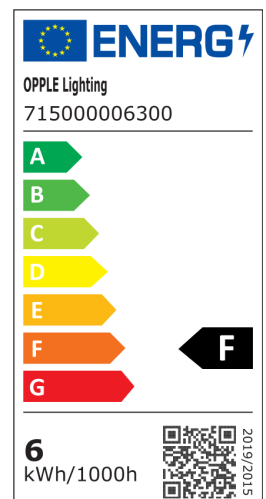

Specifications

Item Code	Item Description	Equivalent to (W)	Power (W)	Lumen	Efficacy (lm/W)	CCT (K)	Weight (kg/pc)
On-Off							
715000006300	LEDWall-Lucia-E Re135-6W-830-BL	Halogen 60W	6	570	95	3000	0.47

Packaging Information

Item			Box			
Item Code	Item Description	EU HS Code	Dimensions (mm) (LxWxH)	Gross Weight (kg)	EAN	pc/box
715000006300	LEDWall-Lucia-E Re135-6W-830-BL	94054239	160x125x60	0.77	6931783002940	1

Technical Specifications

Lifetime (L70)	50,000 h
Lifetime (L80)	30,000 h
On-/Off-cycles	100,000
Colour consistency (SDCM)	4
Dimmability	On-Off
Beam angle	30° x 80°
Finishing	Black
Colour rendering index (CRI)	≥ 80
Degree of protection (IP)	IP65
Impact strength	IK08
Protection class	I
Risk group (EN 62471)	RG1
With control gear	Yes
Glow wire test	850°C
Power factor	≥ 0.9

Electrical Supply

Frequency	50/60 Hz
Nominal voltage	220-240 V
DC input voltage	No

Mechanical Properties

Housing material	Aluminium
Optical material	Polycarbonate
Coastal proof	Yes

Ambient Conditions

Operating temperature	-20-+45°C
Application temperature	+25°C
Storage environment	-20-+60°C