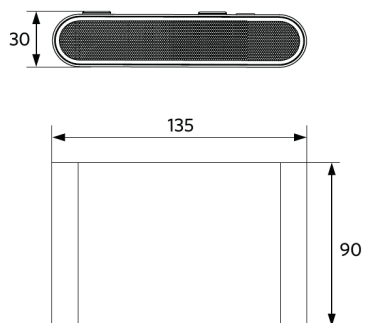

Packaging Information

Item			Box			
Item Code	Item Description	EU HS Code	Dimensions (mm) (LxWxH)	Gross Weight (kg)	EAN	pc/box
715000006300	LEDWall-Lucia-E Re135-6W-830-BL	94054239	160x125x60	0.77	6931783002940	1

Technical Specifications

Lifetime (L70)	50,000 h
Lifetime (L80)	30,000 h
On-/Off-cycles	100,000
Colour consistency (SDCM)	4
Dimmability	On-Off
Beam angle	30° x 80°
Finishing	Black
Colour rendering index (CRI)	≥ 80
Degree of protection (IP)	IP65
Impact strength	IK08
Protection class	I
Risk group (EN 62471)	RG1
With control gear	Yes
Glow wire test	850°C
Power factor	≥ 0.9

Dimensional Drawing (mm)

LEDWall-Lucia-E Re135-6W

Photometric Data