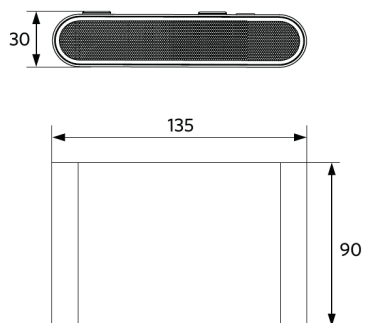

Packaging Information

Item			Box			
Item Code	Item Description	EU HS Code	Dimensions (mm) (LxWxH)	Gross Weight (kg)	EAN	pc/box
715000006700	LEDWall-Lucia-E Re135-6W-830-WH	94054239	160x125x60	0.77	6931783002902	1

ENERGY

OPPLE Lighting
715000006700

6
kWh/1000h

2019/2015

Dimensional Drawing (mm)

LEDWall-Lucia-E Re135-6W

Photometric Data