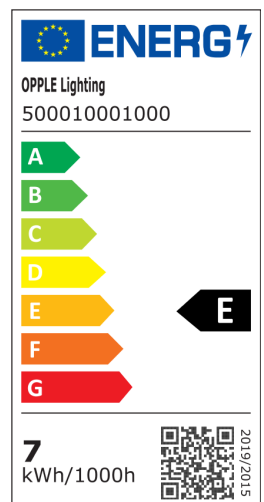

- Classic light bulb shape ensures an easy replacement
- Instant 100% light when switched on and no startup time
- No UV / IR radiance so there is less risk of damage

Specifications

Item Code	Item Description	Equivalent to (W)	Power (W)	Lumen	Efficacy (lm/W)	CCT (K)	Weight (kg/pc)
500010001000	LED-E-A60-FILA-E27-7W-DIM-2700K-CL	GLS 60W	7	806	115	2700	0.03

Packaging Information

Item			Box			
Item Code	Item Description	EU HS Code	Dimensions (mm) (LxWxH)	Gross Weight (kg)	EAN	pc/box
500010001000	LED-E-A60-FILA-E27-7W-DIM-2700K-CL	85395200	128x68x68	0.08	6945730405357	1
821017001200	LEDsmart-BLE-Relay-250W-DIM	94059200	90x40x30	0.08	6941408898469	1
821017003600	LEDsmart-BLE2-Relay-250W-DIM	94059200	90x40x30	0.09	6931783007594	1

Technical Specifications

Lifetime (L70)	15,000 h
On-/Off-cycles	100,000
Dimmability	Triac
Beam angle	360°
Finishing	Clear
Colour rendering index (CRI)	≥ 80

Electrical Supply

Frequency	50/60 Hz
Nominal voltage	220-240 V
DC input voltage	No

Ambient Conditions

Operating temperature	-20-+40°C
Application temperature	+25°C
Storage environment	-25-+50°C