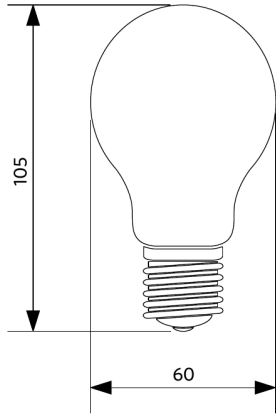

## Specifications

Item Code	Item Description	Equivalent to (W)	Power (W)	Lumen	Efficacy (lm/W)	CCT (K)	Weight (kg/pc)
500010001000	LED-E-A60-FILA-E27-7W-DIM-2700K-CL	GLS 60W	7	806	115	2700	0.03

## Packaging Information

Item			Box			
Item Code	Item Description	EU HS Code	Dimensions (mm) (LxWxH)	Gross Weight (kg)	EAN	pc/box
500010001000	LED-E-A60-FILA-E27-7W-DIM-2700K-CL	85395200	128x68x68	0.08	6945730405357	1
821017001200	LEDsmart-BLE-Relay-250W-DIM	94059200	90x40x30	0.08	6941408898469	1
821017003600	LEDsmart-BLE2-Relay-250W-DIM	94059200	90x40x30	0.09	6931783007594	1

## Dimensional Drawing (mm)

LED-E-A60-FILA