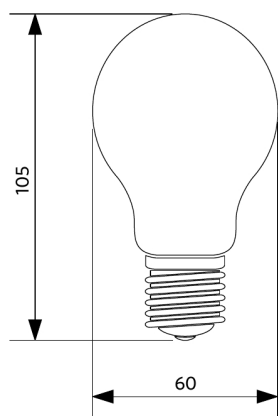

Dimensional Drawing (mm)

LED-E-A60-FILA