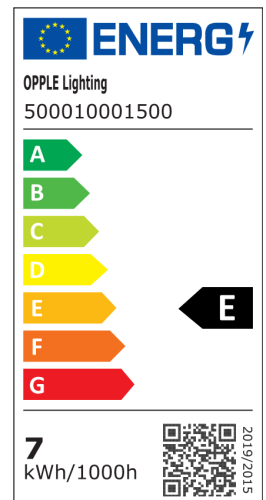

Filament

- Classic light bulb shape ensures an easy replacement
- Instant 100% light when switched on and no startup time
- No UV / IR radiance so there is less risk of damage

Specifications

Item Code	Item Description	Equivalent to (W)	Power (W)	Lumen	Efficacy (lm/W)	CCT (K)	Weight (kg/pc)
A60, On-Off							
500010001500	LED-E-A60-FILA-E27-7W-2700K-CL	GLS 60W	7	806	115	2700	0.03

Packaging Information

Item			Box			
Item Code	Item Description	EU HS Code	Dimensions (mm) (LxWxH)	Gross Weight (kg)	EAN	pc/box
500010001500	LED-E-A60-FILA-E27-7W-2700K-CL	85395200	128x68x68	0.08	6945730405333	1

Technical Specifications

Lifetime (L70)	15,000 h
On-/Off-cycles	100,000
Dimmability	On-Off
Beam angle	360°
Finishing	Clear
Colour rendering index (CRI)	≥ 80

Electrical Supply

Frequency	50/60 Hz
Nominal voltage	220-240 V
DC input voltage	No

Ambient Conditions

Operating temperature	-20-+40°C
Application temperature	+25°C
Storage environment	-25-+50°C