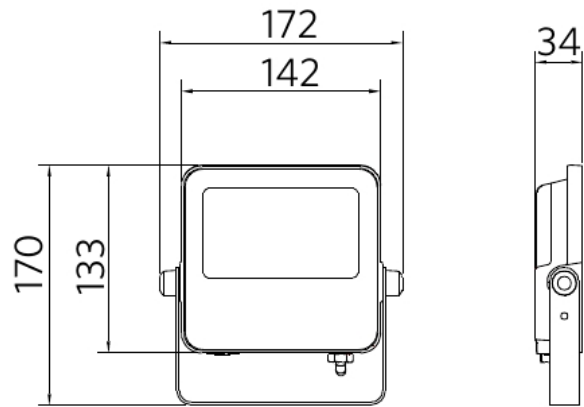

LEDflood-E3 Re144
30W