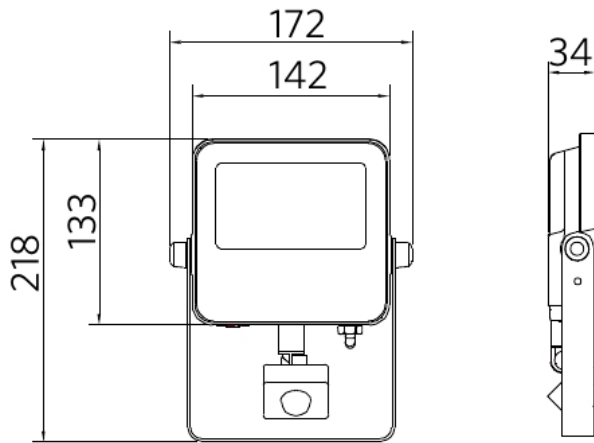

5 YEARS WARRANTY

Technical Specifications

Lifetime (L70)	50,000 h
Lifetime (L80)	30,000 h
On-/Off-cycles	100,000
Colour consistency (SDCM)	4
Dimmability	Sensor controlled (MD)
Sensor type	Motion + Daylight detection (MD)
Sensor technology	Microwave (MW)
Beam angle	100°
Finishing	Black
Colour rendering index (CRI)	≥ 80
Impact strength	IK07
Protection class	I
Risk group (EN 62471)	RG1
With control gear	Yes
Glow wire test	850°C
Power factor	≥ 0.9

Electrical Supply

Frequency	50/60 Hz
Nominal voltage	220-240 V
DC input voltage	No
230V Cable length	1 m

Mechanical Properties

Housing material	Die-casted Aluminum
Optical material	Polycarbonate
Cover material	Tempered glass
Coastal proof	Yes

Ambient Conditions

Operating temperature	-20-+40°C
Operating temperature MD	-20-+40°C
Application temperature	+25°C
Storage environment	-40-+60°C

Dimensional Drawing (mm)

LEDflood-E3 Re144
10W & 20W Motion Detection