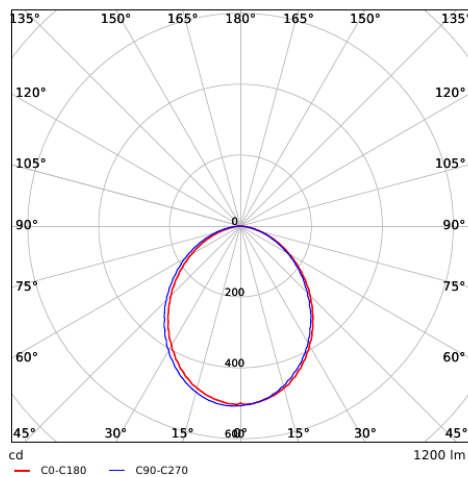

Photometric Data