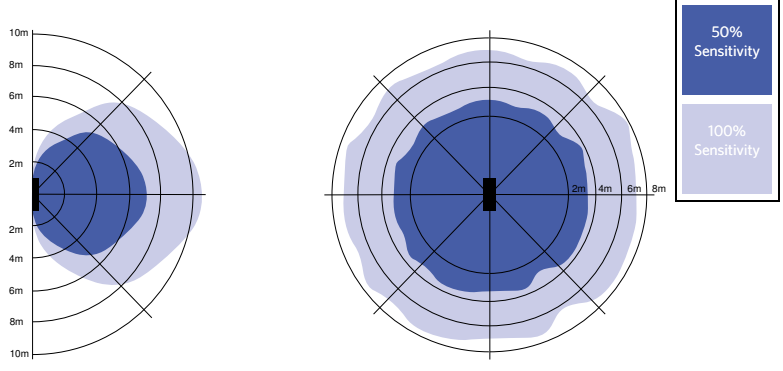

Motion sensors - Detection range

Installation - Wall mounted
Suggested installation height 1.5-3m

Installation - Ceiling mounted
Suggested installation height 1.5-3m