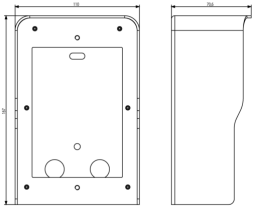

ELVOX Door entry: Pixel surface box 1M grey

41151.01

ELVOX Door entry / Universal components / Pixel

Pixel surface box 1M grey

Surface mounting box with built-in rainproof cover for 1 module, grey.

Dimensions 110x167x70.6 mm

Product Status

3 - Active

Minimum order quantity

1 NR

You may also be interested in

[41131.01 - Pixel frame+plate
1M grey](#)

Sheets, Manuals, Documentation

- [Multilanguage instructions sheet \(5969 kb\)](#)

Video

- [Pixel video door entry panel](#)

Drawings

Space view

Backside view

3D View

Technical data

- **Class group:** Communication technique
- **Class:** Mounting accessories for door communication
- **Suitable for:** Outdoor station
- **Material:** Aluminium
- **Mounting method:** Surface mounted (plaster)
- **Colour:** Grey

Certifications

- 00. CE Marking - EU
- 43. UKCA mark - Great Britain

Packaging

Code 8013406272898
Quantity 1 NR
Dim. 17.5x11x8 [cm]
Weight 478 [g]

Legal

Vimar reserves the right to change at any time and without notice the characteristics of the products reported. Installation should be carried out by qualified staff in compliance with the current regulations regarding the installation of electrical equipment in the country where the products are installed. For the terms of use of the information on the product info sheet see [Conditions of Use](#).