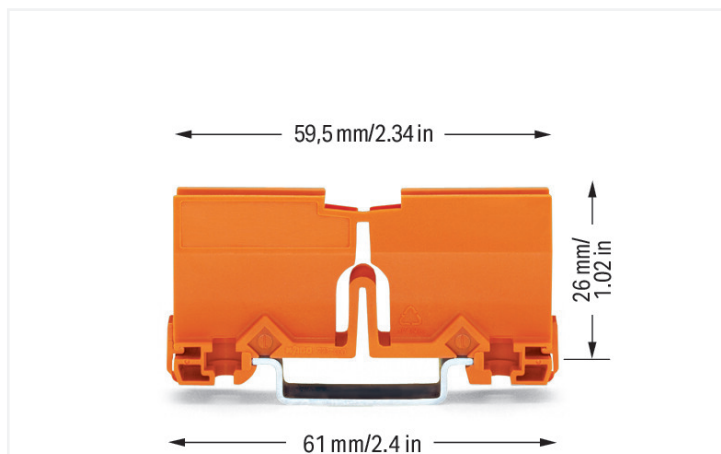

Data Sheet | Item Number: 773-332

Mounting carrier; 773 Series - 2.5 mm² / 4 mm² / 6 mm²; for DIN-35 rail mounting/
screw mounting; orange

<https://www.wago.com/773-332>

Color: ■ orange

Physical data

Width	18 mm / 0.709 inches
Height	61 mm / 2.402 inches
Depth from upper-edge of DIN-rail	26 mm / 1.024 inches

Mechanical data

Mounting type	DIN-35 rail Screw mount
Suitable	for all PUSH WIRE® junction box connectors (773 Series)

Material data

Note (material data)	Information on material specifications can be found here
Color	orange
Material group	I
Insulation material	Polyamide (PA66)
Flammability class per UL94	V0
Fire load	0.255 MJ
Weight	8.5 g

1.1 Optional Accessories

1.1.1 Marking

1.1.1.1 Marking strip

Item No.: 210-834

Marking strips; on reel; 5 mm wide; plain;
Self-adhesive; white