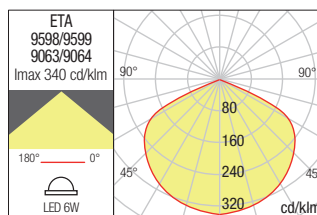

CEILING LAMP • PLAFONIERĂ

Code	Finishing	LED type	Input voltage	Power	CCT	Luminous Flux Source/system	Optics	CRI
9598	Dark Grey	COB LED EPISTAR	220-240V	1 x 6W	3000K	589/530 lm	120°	82
9599	Dark Grey	COB LED EPISTAR	220-240V	1 x 6W	4000K	601/540 lm	120°	82
9063	Dark Brown	COB LED EPISTAR	220-240V	1 x 6W	3000K	589/530 lm	120°	82
9064	Dark Brown	COB LED EPISTAR	220-240V	1 x 6W	4000K	601/540 lm	120°	82