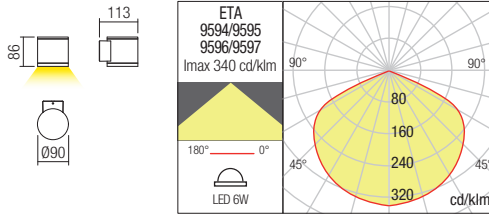

WALL LAMP • APLICĂ

Code	Finishing	LED type	Input voltage	Power	CCT	Luminous Flux Source/system	Optics	CRI
9594	Dark Grey	COB LED EPISTAR	220-240V	1x 6W	3000K	589/530 lm	120°	82
9595	Dark Grey	COB LED EPISTAR	220-240V	1x 6W	4000K	601/540 lm	120°	82
9596	Dark Brown	COB LED EPISTAR	220-240V	1x 6W	3000K	589/530 lm	120°	82
9597	Dark Brown	COB LED EPISTAR	220-240V	1x 6W	4000K	601/540 lm	120°	82