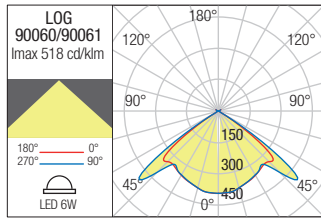

WALL LAMP • APLICĂ

Code Finishing

90060 Sand White

90061 Dark Grey

LED type	Input voltage	Power	Luminous Flux Source/system	CCT	Optics	CRI
COB LED CREE, 1 pcs.	220-240V	6W	600/570 lm	3000K	80°	80

WALL LAMP • APLICĂ

Code Finishing

90062 Sand White

90063 Dark Grey

LED type	Input voltage	Power	Luminous Flux Source/system	CCT	Optics	CRI
COB LED CREE, 2 pcs.	220-240V	2 x 6W	1200/1140 lm	3000K	80°	80