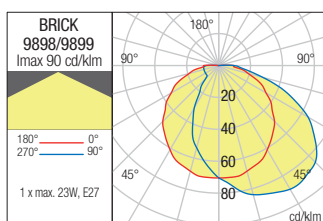

WALL LAMP - APLICĂ

Code Finishing

9898 ■ Dark Grey

9899 ■ Rust

Power	Socket	Input voltage	Input frequency
1 x max. 23W	E27	230V	50Hz