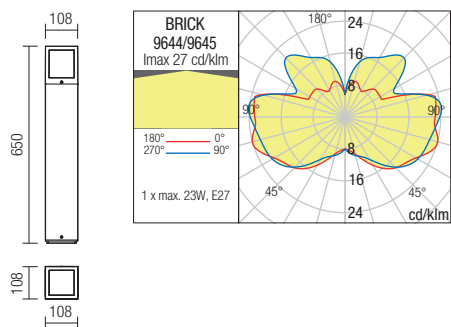

## BOLLARD • STĂLPIȘOR

Code Finishing

**9644** ■ Dark Grey

**9645** ■ Rust

Power Socket Input voltage Input frequency

1 x max. 23W E27 230V 50Hz

**WALL LAMP - APLICĂ**

Code Finishing