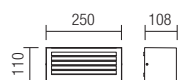

WALL LAMP - APLICĂ

Code Finishing

9898 ■ Dark Grey

9899 ■ Rust

Power	Socket	Input voltage	Input frequency
1 x max. 23W	E27	230V	50Hz