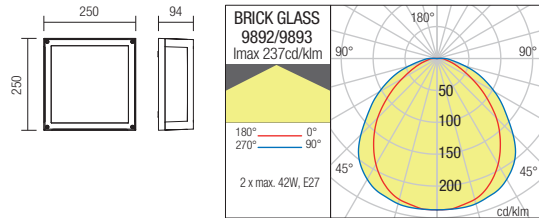

WALL/CEILING LAMP - APLICĂ/PLAFONIERĂ

Code Finishing

9892 ■ Dark Grey

9893 ■ Rust

Power	Socket	Input voltage	Input frequency
2 x max. 42W	E27	230V	50Hz