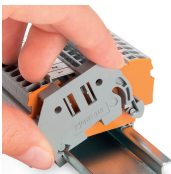

Entirely without screws!

The "secret" to a perfect fit lies in the two small clamping plates which keep the end stop in position, even if the rails are mounted vertically.

Simply snap on – that's it!

In addition, costs are significantly reduced when using large numbers of end stops. Additional benefit: Three marker slots for all WAGO rail-mount terminal block markers and one snap-in hole for WAGO adjustable height group marker carriers offer individual marking options.

Бележки за инсталиране

Installation

Snap-on mounting

That's it!

Removing an end stop from the DIN-rail.