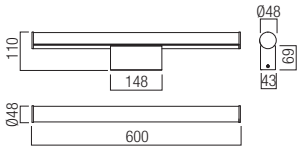

Led type	SMD LED 50pcs x 0,24W 3000K, 50pcs x 0,24W 4000K
Power	12W
Input	220-240V, 50/60Hz
Color temperature	CCT 3000/4000K
Lumen source	1600 lm
Lumen system	1215 lm
CRI	90
Not dimmable	

CE IP44