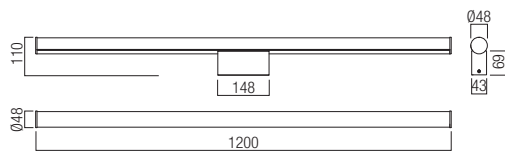

Led type	SMD LED 100pcs x 0,24W 3000K, 100pcs x 0,24W 4000K
Power	24W
Input	220-240V, 50/60Hz
Color temperature	CCT 3000/4000K
Lumen source	3000 lm
Lumen system	2210 lm
CRI	90
Not dimmable	

CE IP44