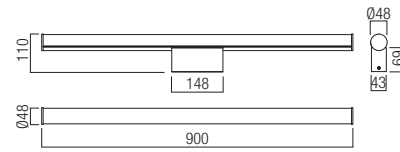

- art **01-3277** Sand White
- art **01-3278** Chrome
- art **01-3279** Sand Black

Led type	SMD LED 50pcs x 0,24W 3000K, 50pcs x 0,24W 4000K
Power	12W
Input	220-240V, 50/60Hz
Color temperature	CCT 3000/4000K
Lumen source	1600 lm
Lumen system	1215 lm
CRI	90
Not dimmable	

CE IP44

- art **01-3280** Sand White
- art **01-3281** Chrome
- art **01-3282** Sand Black

Led type	SMD LED 76pcs x 0,24W 3000K, 76pcs x 0,24W 4000K
Power	18W
Input	220-240V, 50/60Hz
Color temperature	CCT 3000/4000K
Lumen source	2400 lm
Lumen system	1821 lm
CRI	90
Not dimmable	

CE IP44

- art **01-3283** Sand White
- art **01-3284** Chrome
- art **01-3285** Sand Black

Led type	SMD LED 100pcs x 0,24W 3000K, 100pcs x 0,24W 4000K
Power	24W
Input	220-240V, 50/60Hz
Color temperature	CCT 3000/4000K
Lumen source	3000 lm
Lumen system	2210 lm
CRI	90
Not dimmable	

CE IP44