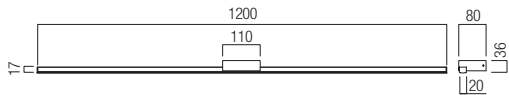

Led type	SMD LED 100pcs x 0,24W 3000K, 100pcs x 0,24W 4000K
Power	24W
Input	220-240V, 50/60Hz
Color temperature	CCT 3000/4000K
Lumen source	3000 lm
Lumen system	1723 lm
CRI	90
Not dimmable	

CE IP44