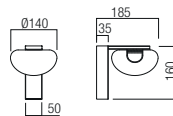

**CE IP21**

01-3239

01-3241

- art. **01-3241** Matt Gold
- art. **01-3242** Sand Black

Led type	SMD LED 2835 24 pcs x 0,27W
Power	6,5W
Input	220-240V, 50/60Hz
Color temperature	3000K
Lumen source	769 lm
Lumen system	533 lm
CRI	93
Not dimmable	