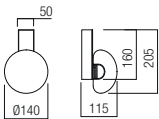

# Sinclair

01-3239

- art. **01-3239** Matt Gold
- art. **01-3240** Sand Black

Led type	SMD LED 2835 24 pcs x 0,27W
Power	6,5W
Input	220-240V, 50/60Hz
Color temperature	3000K
Lumen source	769 lm
Lumen system	533 lm
CRI	93
Not dimmable	