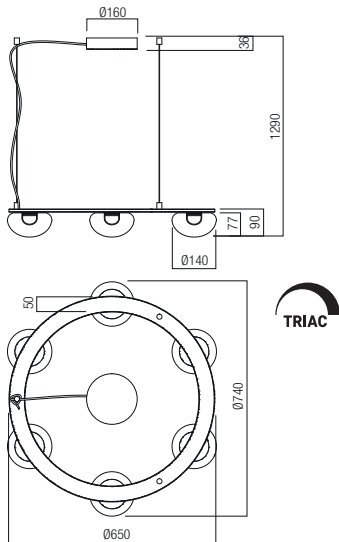

art. **01-3243** Matt Gold
art. **01-3244** Sand Black

Led type SMD LED 2835 120 pcs x 0.29W
Power 35W
Input 220-240V, 50/60Hz
Color temperature 3000K
Lumen source 3171 lm
Lumen system 2468 lm
CRI 93
Dimmable TRIAC

CE

art. **01-3245** Matt Gold
art. **01-3246** Sand Black

Led type SMD LED 2835 168 pcs x 0.25W
Power 42.7W
Input 220-240V, 50/60Hz
Color temperature 3000K
Lumen source 4587 lm
Lumen system 3553 lm
CRI 93
Dimmable TRIAC

CE

art. **01-3247** Matt Gold
art. **01-3248** Sand Black

Led type SMD LED 2835 144 pcs x 0.26W
Power 37.2W
Input 220-240V, 50/60Hz
Color temperature 3000K
Lumen source 4542 lm
Lumen system 3306 lm
CRI 93
Dimmable TRIAC

CE

art. **01-3249** Matt Gold
art. **01-3250** Sand Black

Led type SMD LED 2835 192 pcs x 0.26W
Power 49.6W
Input 220-240V, 50/60Hz
Color temperature 3000K
Lumen source 5575 lm
Lumen system 4093 lm
CRI 93
Dimmable TRIAC

CE

art. **01-3251** Matt Gold
art. **01-3310** Sand Black

Led type SMD LED 2835 288 pcs x 0.26W
Power 74.4W
Input 220-240V, 50/60Hz
Color temperature 3000K
Lumen source 7791 lm
Lumen system 5885 lm
CRI 93
Dimmable TRIAC

CE