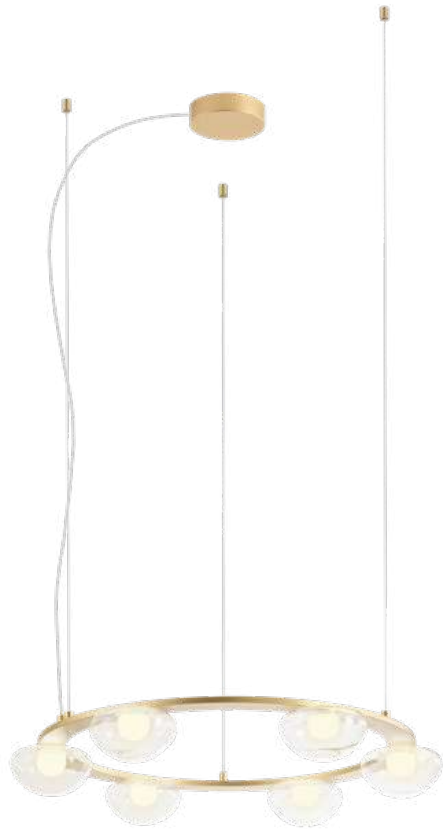

Sinclair

01-3251

01-3239

Sinclair

01-3251

01-3247

01-3250

01-3310

# Sinclair

01-3239

- art. **01-3239** Matt Gold
- art. **01-3240** Sand Black

Led type	SMD LED 2835 24 pcs x 0,27W
Power	6,5W
Input	220-240V, 50/60Hz
Color temperature	3000K
Lumen source	769 lm
Lumen system	533 lm
CRI	93
Not dimmable	

**CE IP21**

01-3239

01-3241

- art. **01-3241** Matt Gold
- art. **01-3242** Sand Black

Led type	SMD LED 2835 24 pcs x 0,27W
Power	6,5W
Input	220-240V, 50/60Hz
Color temperature	3000K
Lumen source	769 lm
Lumen system	533 lm
CRI	93
Not dimmable	