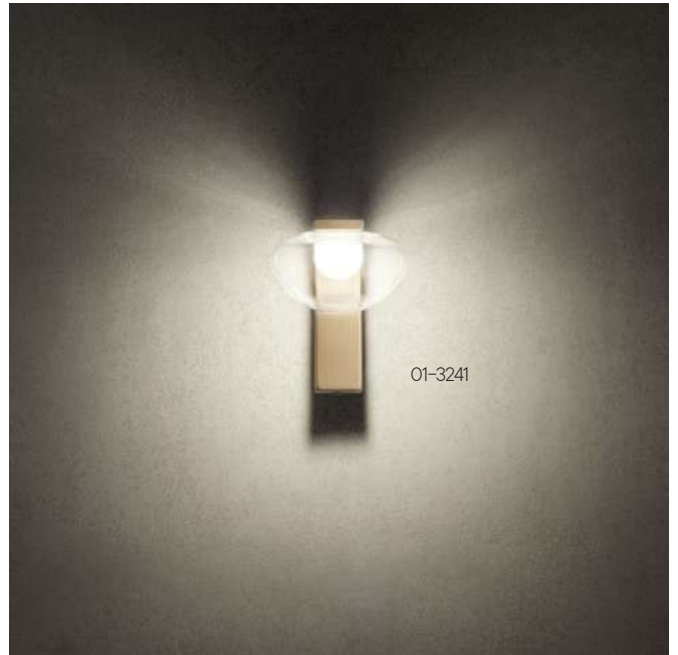

# Sinclair

01-3239

- art. **01-3239** Matt Gold
- art. **01-3240** Sand Black

Led type	SMD LED 2835 24 pcs x 0,27W
Power	6,5W
Input	220-240V, 50/60Hz
Color temperature	3000K
Lumen source	769 lm
Lumen system	533 lm
CRI	93
Not dimmable	

**CE IP21**

01-3239

01-3241

- art. **01-3241** Matt Gold
- art. **01-3242** Sand Black

Led type	SMD LED 2835 24 pcs x 0,27W
Power	6,5W
Input	220-240V, 50/60Hz
Color temperature	3000K
Lumen source	769 lm
Lumen system	533 lm
CRI	93
Not dimmable	