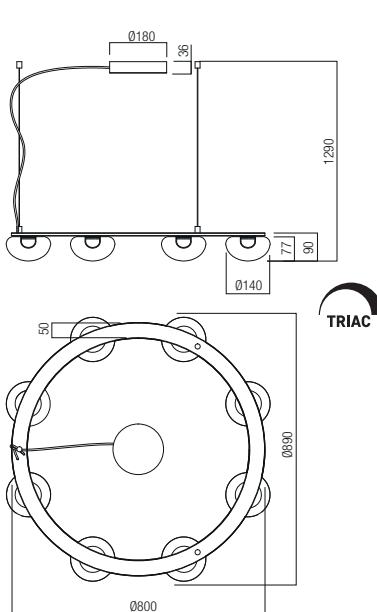

Led type SMD LED 2835 144 pcs x 0.26W
Power 37.2W
Input 220-240V, 50/60Hz
Color temperature 3000K
Lumen source 4542 lm
Lumen system 3306 lm
CRI 93
Dimmable TRIAC

CE

art. **01-3249** Matt Gold
art. **01-3250** Sand Black

Led type SMD LED 2835 192 pcs x 0.26W
Power 49.6W
Input 220-240V, 50/60Hz
Color temperature 3000K
Lumen source 5575 lm
Lumen system 4093 lm
CRI 93
Dimmable TRIAC

CE

art. **01-3251** Matt Gold
art. **01-3310** Sand Black