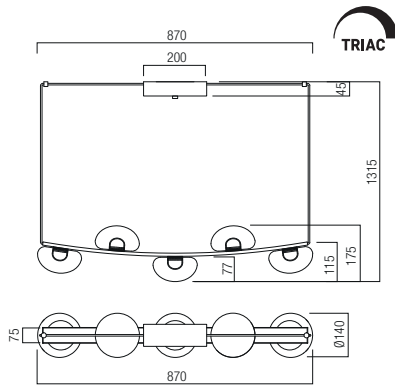

Led type SMD LED 2835 120 pcs x 0.29W  
 Power 35W  
 Input 220-240V, 50/60Hz  
 Color temperature 3000K  
 Lumen source 3171 lm  
 Lumen system 2468 lm  
 CRI 93  
 Dimmable TRIAC

CE

art. **01-3245** Matt Gold  
 art. **01-3246** Sand Black