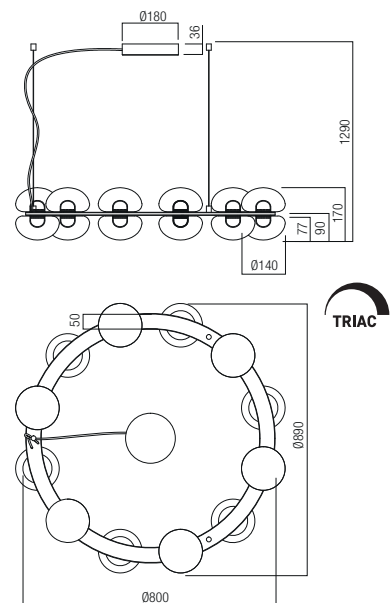

Led type SMD LED 2835 288 pcs x 0.26W
Power 74.4W
Input 220-240V, 50/60Hz
Color temperature 3000K
Lumen source 7791 lm
Lumen system 5885 lm
CRI 93
Dimmable TRIAC

CE