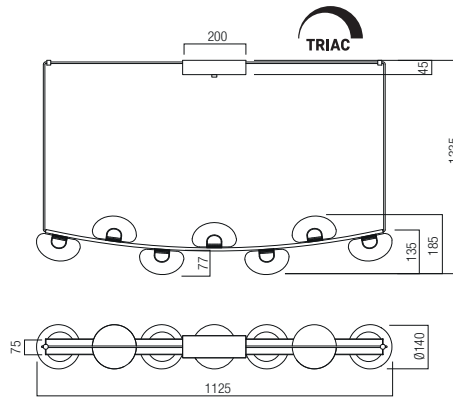

Led type SMD LED 2835 120 pcs x 0.29W  
 Power 35W  
 Input 220-240V, 50/60Hz  
 Color temperature 3000K  
 Lumen source 3171 lm  
 Lumen system 2468 lm  
 CRI 93  
 Dimmable TRIAC

CE

art. **01-3245** Matt Gold  
 art. **01-3246** Sand Black