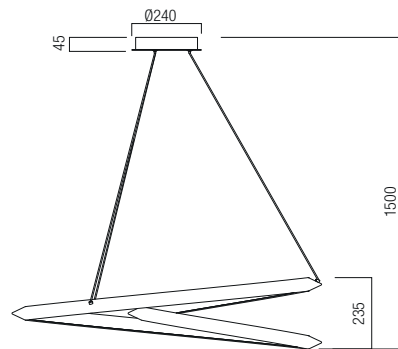

01-3376

- art. **01-3379** Sand White
- art. **01-3380** Matt Gold
- art. **01-3381** Sand Black

01-3381

Led type	SMD LED 624 pcs x 0.11W 3000K, 624 pcs x 0.11W 6000K
Power	72W
Input	220-240V, 50/60Hz
Color temperature	CCT 3000K/4000K/6000K
Lumen source	9072 lm
Lumen system	5715 lm
CRI	90
Dimmable (3 step)	