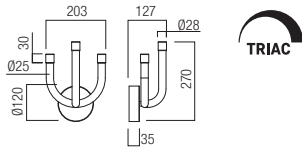

- art. **01-3344** Glossy White
- art. **01-3345** Matt Gold
- art. **01-3346** Glossy Red
- art. **01-3347** Glossy Black

Led type	SMD LED 2835 36 pcs x 0.33W
Power	12W
Input	220-240V, 50/60Hz
Color temperature	3000K
Lumen source	1518 lm
Lumen system	1063 lm
CRI	93
Dimmable TRIAC	☒

CE IP20

- art. **01-3224** Glossy White
- art. **01-3225** Matt Gold
- art. **01-3226** Glossy Red
- art. **01-3307** Glossy Black