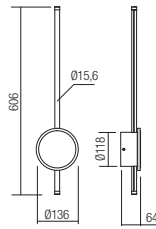

- art. **01-2699** Sand White
- art. **01-2700** Matt Gold
- art. **01-2701** Sand Black

Led type	SMD LED 90 pcs x 0,20W
Power	18W
Input	220-240V, 50/60Hz
Color temperature	3000K
Lumen source	1935 lm
Lumen system	857 lm
CRI	90
Not dimmable	
CE IP20	