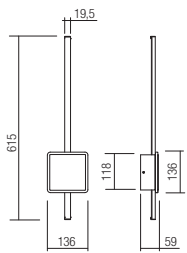

- art. **01-2696** Sand White
- art. **01-2697** Matt Gold
- art. **01-2698** Sand Black

Led type	SMD LED 100 pcs x 0,20W
Power	20W
Input	220-240V, 50/60Hz
Color temperature	3000K
Lumen source	2150 lm
Lumen system	945 lm
CRI	90
Not dimmable	
CE IP20	

- art. **01-2699** Sand White
- art. **01-2700** Matt Gold
- art. **01-2701** Sand Black