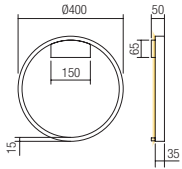

Led type	SMD LED 2835 156 pcs x 0,15W	
Power	24W	
Input	220V-240V, 50/60Hz	
Color temperature	3000K	4000K
Lumen source	3264 lm	3360 lm
Lumen system	White: 1560 lm Gold: 1560 lm Black: 1325 lm	White: 1632 lm Gold: 1632 lm Black: 1398 lm