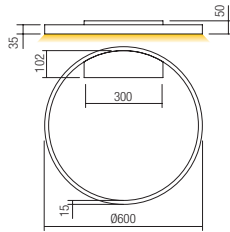

Led type	SMD LED 2835 156 pcs x 0,15W	
Power	24W	
Input	220V-240V, 50/60Hz	
Color temperature	3000K	4000K
Lumen source	3264 lm	3360 lm
Lumen system	White: 1560 lm Gold: 1560 lm Black: 1325 lm	White: 1632 lm Gold: 1632 lm Black: 1398 lm
CRI	80	
Dimmable (3 step)		
CE IP20		

- art. **01-2839** Sand White 3000K
- art. **01-2843** Sand Black 3000K
- art. **01-2841** Matt Gold 3000K
- art. **01-2840** Sand White 4000K
- art. **01-2844** Sand Black 4000K
- art. **01-2842** Matt Gold 4000K