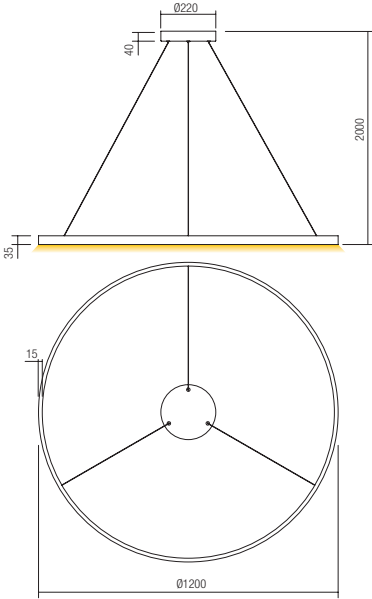

- art. **01-2881** Sand White 3000K
- art. **01-2885** Sand Black 3000K
- art. **01-2883** Matt Gold 3000K
- art. **01-2882** Sand White 4000K
- art. **01-2886** Sand Black 4000K
- art. **01-2884** Matt Gold 4000K