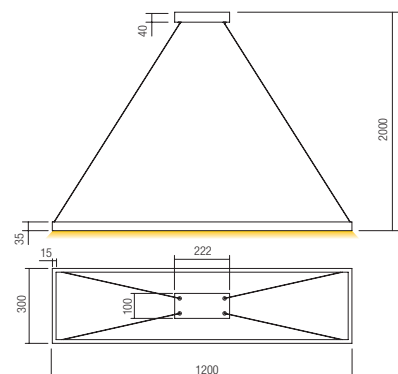

Led type	SMD LED 2835 504 pcs x 0,09W	
Power	50W	
Input	220V-240V, 50/60Hz	
Color temperature	3000K	4000K
Lumen source	6800 lm	7000 lm
Lumen system	White: 3250 lm Gold: 3250 lm Black: 2795 lm	White: 3400 lm Gold: 3400 lm Black: 3011 lm

CRI 80
Dimmable (3 step)

IP20