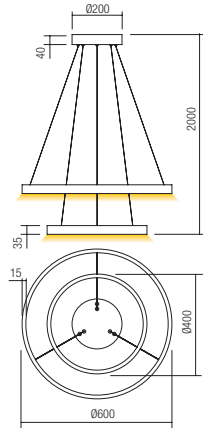

Led type	SMD LED 2835 432 pcs x 0,17W	
Power	75W	
Input	220V-240V, 50/60Hz	
Color temperature	3000K	4000K
Lumen source	10200 lm	10500 lm
Lumen system	White: 4875 lm Gold: 4875 lm Black: 4290 lm	White: 5100 lm Gold: 5100 lm Black: 4590 lm

CRI 80
Dimmable (3 step)

CE IP20

- art. **01-2887** Sand White 3000K
- art. **01-2891** Sand Black 3000K
- art. **01-2889** Matt Gold 3000K
- art. **01-2888** Sand White 4000K
- art. **01-2892** Sand Black 4000K
- art. **01-2890** Matt Gold 4000K