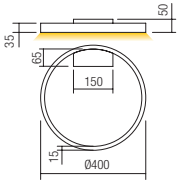

DIRECT LIGHT

- art. **01-2833** Sand White 3000K
- art. **01-2837** Sand Black 3000K
- art. **01-2835** Matt Gold 3000K
- art. **01-2834** Sand White 4000K
- art. **01-2838** Sand Black 4000K
- art. **01-2836** Matt Gold 4000K