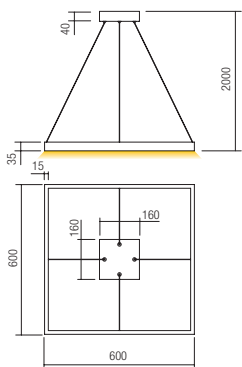

Led type	SMD LED 2835 403 pcs x 0,09W	
Power	40W	
Input	220V-240V, 50/60Hz	
Color temperature	3000K	4000K
Lumen source	5440 lm	5600 lm
Lumen system	White: 2600 lm Gold: 2600 lm Black: 2236 lm	White: 2720 lm Gold: 2720 lm Black: 2394 lm

CRI 80
Dimmable (3 step)

IP20

- art. **01-2905** Sand White 3000K
- art. **01-2909** Sand Black 3000K
- art. **01-2907** Matt Gold 3000K
- art. **01-2906** Sand White 4000K
- art. **01-2910** Sand Black 4000K
- art. **01-2908** Matt Gold 4000K