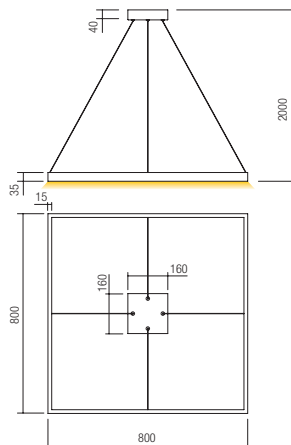

Led type	SMD LED 2835 537 pcs x 0,09W	
Power	50W	
Input	220V-240V, 50/60Hz	
Color temperature	3000K	4000K
Lumen source	6800 lm	7000 lm
Lumen system	White: 3250 lm Gold: 3250 lm Black: 2828 lm	White: 3400 lm Gold: 3400 lm Black: 2924 lm

CRI 80
Dimmable (3 step)

IP20

- art. **01-2923** Sand White 3000K
- art. **01-2927** Sand Black 3000K
- art. **01-2925** Matt Gold 3000K
- art. **01-2924** Sand White 4000K
- art. **01-2928** Sand Black 4000K
- art. **01-2926** Matt Gold 4000K