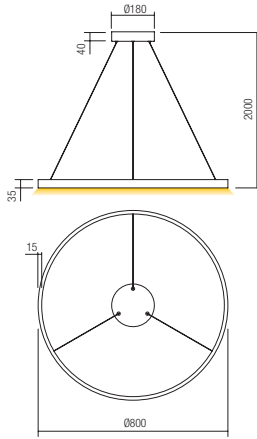

Led type	SMD LED 2835 288 pcs x 0,17W	
Power	50W	
Input	220V-240V, 50/60Hz	
Color temperature	3000K	4000K
Lumen source	6800 lm	7000 lm
Lumen system	White: 3250 lm Gold: 3250 lm Black: 2795 lm	White: 3400 lm Gold: 3400 lm Black: 2992 lm

CRI 80
Dimmable (3 step)

IP20

- art. **01-2875** Sand White 3000K
- art. **01-2879** Sand Black 3000K
- art. **01-2877** Matt Gold 3000K
- art. **01-2876** Sand White 4000K
- art. **01-2880** Sand Black 4000K
- art. **01-2878** Matt Gold 4000K