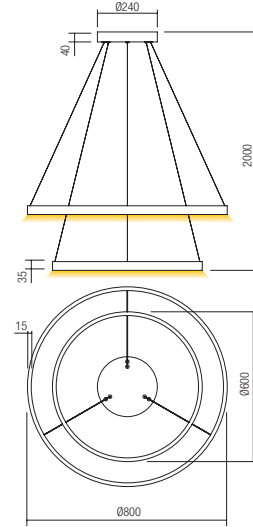

Led type	SMD LED 2835 372 pcs x 0,16W	
Power	62W	
Input	220V-240V, 50/60Hz	
Color temperature	3000K	4000K
Lumen source	8432 lm	8680 lm
Lumen system	White: 4030 lm Gold: 4030 lm Black: 3465 lm	White: 4216 lm Gold: 4216 lm Black: 3710 lm

CRI 80
Dimmable (3 step)

CE IP20

- art. **01-2893** Sand White 3000K
- art. **01-2897** Sand Black 3000K
- art. **01-2895** Matt Gold 3000K
- art. **01-2894** Sand White 4000K
- art. **01-2898** Sand Black 4000K
- art. **01-2896** Matt Gold 4000K