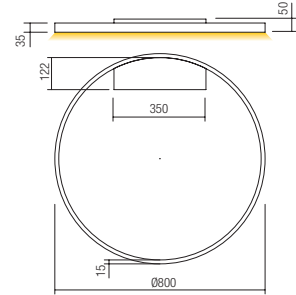

Led type	SMD LED 2835 216 pcs x 0,17W	
Power	37W	
Input	220V-240V, 50/60Hz	
Color temperature	3000K	4000K
Lumen source	5032 lm	5180 lm
Lumen system	White: 2405 lm Gold: 2405 lm Black: 2045 lm	White: 2516 lm Gold: 2516 lm Black: 2132 lm
CRI	80	
Dimmable (3 step)		
CE IP20		

- art. **01-2845** Sand White 3000K
- art. **01-2849** Sand Black 3000K
- art. **01-2847** Matt Gold 3000K
- art. **01-2846** Sand White 4000K
- art. **01-2850** Sand Black 4000K
- art. **01-2848** Matt Gold 4000K