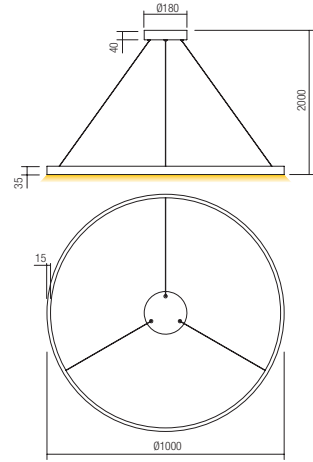

Led type	SMD LED 2835 360 pcs x 0,17W	
Power	62W	
Input	220V-240V, 50/60Hz	
Color temperature	3000K	4000K
Lumen source	8432 lm	8680 lm
Lumen system	White: 4030 lm Gold: 4030 lm Black: 3465 lm	White: 4216 lm Gold: 4216 lm Black: 3626 lm

CRI 80
Dimmable (3 step)

IP20

- art. **01-2899** Sand White 3000K
- art. **01-2903** Sand Black 3000K
- art. **01-2901** Matt Gold 3000K
- art. **01-2900** Sand White 4000K
- art. **01-2904** Sand Black 4000K
- art. **01-2902** Matt Gold 4000K