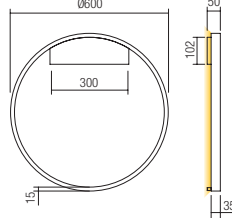

Led type	SMD LED 2835 156 pcs x 0,15W	
Power	24W	
Input	220V-240V, 50/60Hz	
Color temperature	3000K	4000K
Lumen source	3264 lm	3360 lm
Lumen system	White: 1560 lm Gold: 1560 lm Black: 1325 lm	White: 1632 lm Gold: 1632 lm Black: 1398 lm