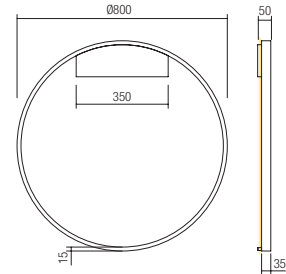

Led type	SMD LED 2835 156 pcs x 0,15W	
Power	24W	
Input	220V-240V, 50/60Hz	
Color temperature	3000K	4000K
Lumen source	3264 lm	3360 lm
Lumen system	White: 1560 lm Gold: 1560 lm Black: 1325 lm	White: 1632 lm Gold: 1632 lm Black: 1398 lm

CRI 80
Dimmable (3 step) ☒

CE IP20

Led type	SMD LED 2835 216 pcs x 0,17W	
Power	37W	
Input	220V-240V, 50/60Hz	
Color temperature	3000K	4000K
Lumen source	5032 lm	5180 lm
Lumen system	White: 2405 lm Gold: 2405 lm Black: 2045 lm	White: 2516 lm Gold: 2516 lm Black: 2132 lm

CRI 80
Dimmable (3 step) ☒

CE IP20

Led type	SMD LED 2835 288 pcs x 0,17W	
Power	50W	
Input	220V-240V, 50/60Hz	
Color temperature	3000K	4000K
Lumen source	6800 lm	7000 lm
Lumen system	White: 3250 lm Gold: 3250 lm Black: 2680 lm	White: 3421 lm Gold: 3421 lm Black: 2737 lm

CRI 80
Dimmable (3 step) ☒

CE IP20