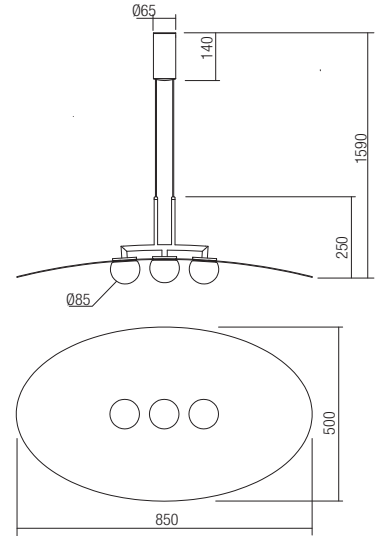

Led type	CREE COB LED 1 pcs
Power	11W
Input	220-240V, 50/60Hz
Color temperature	3000K
Lumen source	890 lm
Lumen system	655 lm
CRI	90
Not dimmable	

art. **01-3290** Sand Black/Matt Gold
art. **01-3309** Sand Black