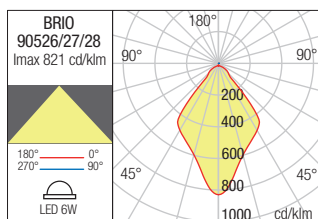

## WALL LAMP • APLICĂ

Code Finishing

**90529** Sand White

**90530** Dark Grey

**90531** Corten

LED type Input voltage Power CCT Luminous Flux Source/system Optics CRI

COB LED, 2 pcs 220-240V 10W 3000K 1000/798 lm 2 x 75° 80