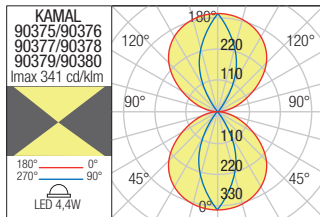

WALL LAMP • APLICĂ

Code	Finishing	CCT
90375	Sand White	3000K
90376	Dark Grey	3000K
90377	Dark Brown	3000K
90378	Sand White	4000K
90379	Dark Grey	4000K
90380	Dark Brown	4000K

LED type	Input voltage	Power	Luminous Flux Source/system	Optics	CRI
SMD LED 2835, 24 pcs.	220-240V	4.4W	3000K: 650/280 lm 4000K: 670/300 lm	2x70°	80