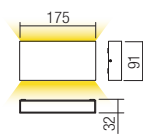

WALL LAMP • APLICĂ

Code	Finishing	CCT
90381	Sand White	3000K
90382	Dark Grey	3000K
90383	Dark Brown	3000K
90384	Sand White	4000K
90385	Dark Grey	4000K
90386	Dark Brown	4000K

LED type	Input voltage	Power	Luminous Flux Source/system	Optics	CRI
SMD LED 2835, 32 pcs.	220-240V	12W	3000K: 1460/720 lm 4000K: 1560/780 lm	2x70°	80