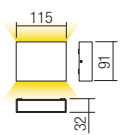

WALL LAMP • APLICĂ

Code	Finishing	CCT
90375	Sand White	3000K
90376	Dark Grey	3000K
90377	Dark Brown	3000K
90378	Sand White	4000K
90379	Dark Grey	4000K
90380	Dark Brown	4000K

LED type	Input voltage	Power	Luminous Flux Source/system	Optics	CRI
SMD LED 2835, 24 pcs.	220-240V	4.4W	3000K: 650/280 lm 4000K: 670/300 lm	2x70°	80