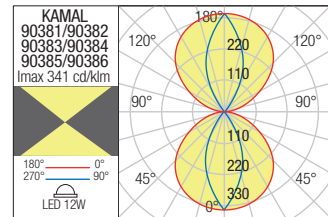

WALL LAMP • APLICĂ

Code	Finishing	CCT
90375	Sand White	3000K
90376	Dark Grey	3000K
90377	Dark Brown	3000K
90378	Sand White	4000K
90379	Dark Grey	4000K
90380	Dark Brown	4000K

LED type	Input voltage	Power	Luminous Flux Source/system	Optics	CRI
SMD LED 2835, 24 pcs.	220-240V	4.4W	3000K: 650/280 lm 4000K: 670/300 lm	2x70°	80

WALL LAMP • APLICĂ

Code	Finishing	CCT
90381	Sand White	3000K
90382	Dark Grey	3000K
90383	Dark Brown	3000K
90384	Sand White	4000K
90385	Dark Grey	4000K
90386	Dark Brown	4000K

LED type	Input voltage	Power	Luminous Flux Source/system	Optics	CRI
SMD LED 2835, 32 pcs.	220-240V	12W	3000K: 1460/720 lm 4000K: 1560/780 lm	2x70°	80