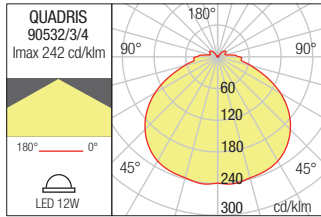

### WALL/CEILING LAMP • APLICĂ/PLAFONIERĂ

Code Finishing

- 90532** Sand White
- 90533** Dark Grey
- 90534** Corten

LED type	Input voltage	Power	CCT	Luminous Flux Source/system	CRI
SMD LED 2835, 33 pcs	220-240V	12W	3000K	1550/902 lm	80