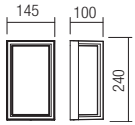

### WALL/CEILING LAMP • APLICĂ/PLAFONIERĂ

Code Finishing

- 90532** Sand White
- 90533** Dark Grey
- 90534** Corten

LED type	Input voltage	Power	CCT	Luminous Flux Source/system	CRI
SMD LED 2835, 33 pcs	220-240V	12W	3000K	1550/902 lm	80