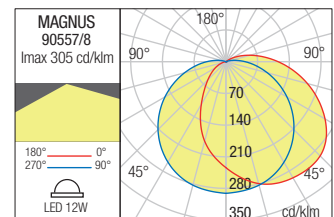

## BOLLARD • STÂLPIȘOR

Code Finishing

**90557** ■ Dark Grey

**90558** ■ Corten

LED type	Input voltage	Power	CCT	Luminous Flux Source/system	CRI
SMD LED OSRAM 2835, 72 pcs	100-240V, 50/60Hz	12W	3000K	1390/882 lm	80