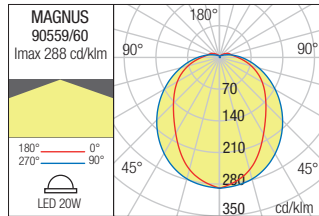

BOLLARD • STĂLPIȘOR

Code Finishing

90559 ■ Dark Grey

90560 ■ Corten

LED type	Input voltage	Power	CCT	Luminous Flux Source/system	CRI
SMD LED OSRAM 2835, 144 pcs	100-240V, 50/60Hz	20W	3000K	2024/1389 lm	80