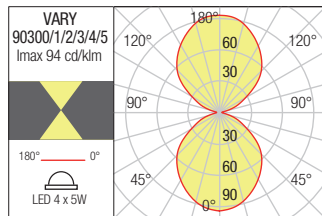

WALL LAMP • APLICĂ

Code	Finishing	LED type	Input voltage	Power	Luminous Flux Source/system	CCT	Optics	CRI
90300	Sand White	COB LED BRIDGELUX, 4pcs.	110-240V	4 x 5W	1520/1120 lm	3000K	0-90°	82
90302	Dark Grey	COB LED BRIDGELUX, 4pcs.	110-240V	4 x 5W	1520/1120 lm	3000K	0-90°	82
90304	Dark Brown	COB LED BRIDGELUX, 4pcs.	110-240V	4 x 5W	1520/1120 lm	3000K	0-90°	82
90301	Sand White	COB LED BRIDGELUX, 4pcs.	110-240V	4 x 5W	1560/1176 lm	4000K	0-90°	82
90303	Dark Grey	COB LED BRIDGELUX, 4pcs.	110-240V	4 x 5W	1560/1176 lm	4000K	0-90°	82
90305	Dark Brown	COB LED BRIDGELUX, 4pcs.	110-240V	4 x 5W	1560/1176 lm	4000K	0-90°	82