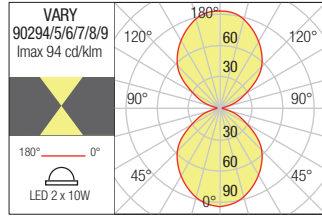

WALL LAMP • APLICĂ

Code	Finishing	LED type	Input voltage	Power	Luminous Flux Source/system	CCT	Optics	CRI
90294	Sand White	COB LED BRIDGELUX, 2pcs.	110-240V	2 x 10W	1360/978 lm	3000K	0-90°	82
90296	Dark Grey	COB LED BRIDGELUX, 2pcs.	110-240V	2 x 10W	1360/978 lm	3000K	0-90°	82
90298	Dark Brown	COB LED BRIDGELUX, 2pcs.	110-240V	2 x 10W	1360/978 lm	3000K	0-90°	82
90295	Sand White	COB LED BRIDGELUX, 2pcs.	110-240V	2 x 10W	1500/1100 lm	4000K	0-90°	82
90297	Dark Grey	COB LED BRIDGELUX, 2pcs.	110-240V	2 x 10W	1500/1100 lm	4000K	0-90°	82
90299	Dark Brown	COB LED BRIDGELUX, 2pcs.	110-240V	2 x 10W	1500/1100 lm	4000K	0-90°	82