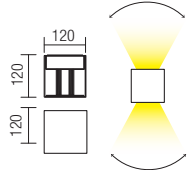

WALL LAMP • APLICĂ

Code	Finishing	LED type	Input voltage	Power	Luminous Flux Source/system	CCT	Optics	CRI
90294	Sand White	COB LED BRIDGELUX, 2pcs.	110-240V	2 x 10W	1360/978 lm	3000K	0-90°	82
90296	Dark Grey	COB LED BRIDGELUX, 2pcs.	110-240V	2 x 10W	1360/978 lm	3000K	0-90°	82
90298	Dark Brown	COB LED BRIDGELUX, 2pcs.	110-240V	2 x 10W	1360/978 lm	3000K	0-90°	82
90295	Sand White	COB LED BRIDGELUX, 2pcs.	110-240V	2 x 10W	1500/1100 lm	4000K	0-90°	82
90297	Dark Grey	COB LED BRIDGELUX, 2pcs.	110-240V	2 x 10W	1500/1100 lm	4000K	0-90°	82
90299	Dark Brown	COB LED BRIDGELUX, 2pcs.	110-240V	2 x 10W	1500/1100 lm	4000K	0-90°	82