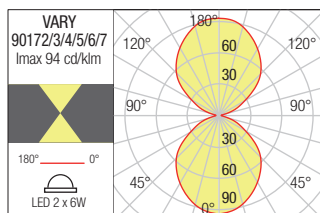

### WALL LAMP • APLICĂ

Code	Finishing	LED type	Input voltage	Power	Luminous Flux Source/system	CCT	Optics	CRI
<b>90294</b>	Sand White	COB LED BRIDGELUX, 2pcs.	110-240V	2 x 10W	1360/978 lm	3000K	0-90°	82
<b>90296</b>	Dark Grey	COB LED BRIDGELUX, 2pcs.	110-240V	2 x 10W	1360/978 lm	3000K	0-90°	82
<b>90298</b>	Dark Brown	COB LED BRIDGELUX, 2pcs.	110-240V	2 x 10W	1360/978 lm	3000K	0-90°	82
<b>90295</b>	Sand White	COB LED BRIDGELUX, 2pcs.	110-240V	2 x 10W	1500/1100 lm	4000K	0-90°	82
<b>90297</b>	Dark Grey	COB LED BRIDGELUX, 2pcs.	110-240V	2 x 10W	1500/1100 lm	4000K	0-90°	82
<b>90299</b>	Dark Brown	COB LED BRIDGELUX, 2pcs.	110-240V	2 x 10W	1500/1100 lm	4000K	0-90°	82