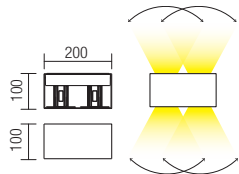

WALL LAMP • APLICĂ

Code	Finishing	LED type	Input voltage	Power	Luminous Flux Source/system	CCT	Optics	CRI
90300	Sand White	COB LED BRIDGELUX, 4pcs.	110-240V	4 x 5W	1520/1120 lm	3000K	0-90°	82
90302	Dark Grey	COB LED BRIDGELUX, 4pcs.	110-240V	4 x 5W	1520/1120 lm	3000K	0-90°	82
90304	Dark Brown	COB LED BRIDGELUX, 4pcs.	110-240V	4 x 5W	1520/1120 lm	3000K	0-90°	82
90301	Sand White	COB LED BRIDGELUX, 4pcs.	110-240V	4 x 5W	1560/1176 lm	4000K	0-90°	82
90303	Dark Grey	COB LED BRIDGELUX, 4pcs.	110-240V	4 x 5W	1560/1176 lm	4000K	0-90°	82
90305	Dark Brown	COB LED BRIDGELUX, 4pcs.	110-240V	4 x 5W	1560/1176 lm	4000K	0-90°	82