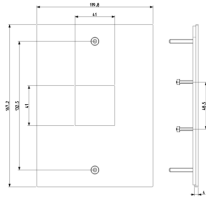

ELVOX Door entry: Steely plate 4x4-reader-hole stain.steel

41596

ELVOX Door entry / Universal components / STEELY panel

Steely plate 4x4-reader-hole stain.steel

1-module cover plate with 40 x 40 mm hole, Steely, stainless steel

Product Status

3 - Active

Minimum order quantity

1 NR

You may also be interested in

41591 - Flush-box for Flat
1M

41581 - Adaptor Flat plate
1M stainless steel

Sheets, Manuals, Documentation

- [Multilanguage installer manual \(4444 kb\)](#)
- [Label printer module for entrance panels \(881 kb\)](#)

Drawings

Space view

Backside view

3D View

Technical data

- **Class group:** Communication technique
- **Class:** Mounting element for indoor station door communication
- **Material:** Stainless steel

- **Colour:** Silver
- **Height:** 167,20 mm
- **Depth:** 4,00 mm

Packaging

Code 8013406311894
Quantity 1 NR
Dim. 34.2x12.2x6.6 [cm]
Weight 1,200.4 [g]

Legal

Vimar reserves the right to change at any time and without notice the characteristics of the products reported. Installation should be carried out by qualified staff in compliance with the current regulations regarding the installation of electrical equipment in the country where the products are installed. For the terms of use of the information on the product info sheet see [Conditions of Use](#).