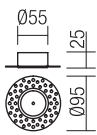

Trimless canopy

- art. **CT1MWH** Sand White
- art. **CT1MBK** Sand Black

Metal accessories painted in sand white or sand black for installing the suspensions in trimless version.
Maximum diameter of cable access hole 4,5 mm.