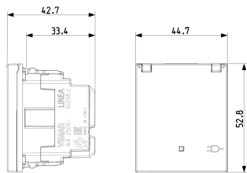

Drawings

Space view