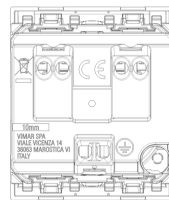

Minimum order quantity

10 NR

Drawings

Space view

Backside view

3D View

Technical data

- **Class group:** Domestic switching devices
- **Class:** Socket outlet
- **Concurrently switching neutral conductor:** No
- **Number of active contacts (round):** 0
- **Number of active contacts (flat):** 0
- **Number of active contacts (square):** 0
- **Number of ports USB-A:** 0
- **Number of ports USB-C:** 0
- **Number of units:** 1
- **Number of modules (module system):** 2
- **Number of socket outlets switchable:** 0
- **Number of phases:** 1
- **Imprint/indication:** None
- **Connection type:** Screwed terminal
- **With hinged lid:** Yes
- **With enhanced contact protection:** Yes
- **Label space/information surface:** Yes
- **Colour:** White
- **RAL-number (similar):** 9016
- **Transparent:** No
- **Lockable:** No
- **Eject-mechanism:** No
- **Insulated mounting:** No
- **With function lighting:** Yes
- **Over voltage protection:** No
- **Fault current protection:** No
- **With miniature fuse:** No
- **Special power supply:** No special power supply
- **Mounting method:** Flush-mounted
- **Type of fastening:** Snap mounting (engagement)
- **Material:** Plastic
- **Material quality:** Thermoplastic
- **Halogen free:** Yes
- **Surface protection:** Untreated
- **Surface finishing:** Matt
- **Anti-bacterial treatment:** No
- **With loop through function:** No
- **Number of loop throughs:** 0
- **With on/off switch:** No
- **Rotated central insert:** No
- **Nominal current:** 16 A
- **Nominal voltage:** 250 V
- **Frequency:** 50,00 - 60,00 HZ
- **Suitable for degree of protection (IP):** IP20
- **Impact strength:** Other
- **Device width:** 44,70 mm
- **Device height:** 52,80 mm
- **Device depth:** 42,70 mm
- **Compatible with Apple HomeKit:** No
- **Compatible with Amazon Alexa:** No
- **Compatible with Google Assistant:** No
- **IFTTT support available:** No
- **With Wi-Fi signal repeater:** No
- **With built-in bluetooth speaker:** No
- **For heavy conditions according to VDE:** No
- **Compliant with UK Building Regulations Part M:** No