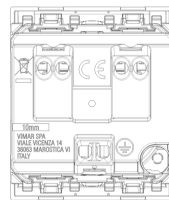

Backside view