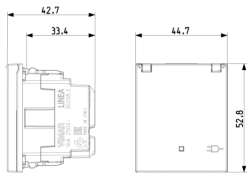

Drawings

Space view