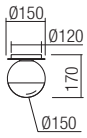

art. **01-2276** Satin Gold/Gradually Opal
art. **01-2277** Chrome/Gradually Smoke Glass

Lampholder G9
Power 1x max. 28W
Input 230V, 50Hz

CE IP20

art. **01-2278** Satin Gold/Gradually Opal
art. **01-2279** Chrome/Gradually Smoke Glass