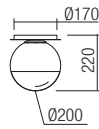

Lampholder E27
Power 1x max. 42W
Input 230V, 50Hz

CE IP20

art. **01-2264** Satin Gold/Gradually Opal
art. **01-2265** Chrome/Gradually Smoke Glass