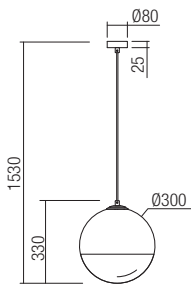

art. **01-2276** Satin Gold/Gradually Opal
art. **01-2277** Chrome/Gradually Smoke Glass

Lampholder G9
Power 1x max. 28W
Input 230V, 50Hz

CE IP20

art. **01-2278** Satin Gold/Gradually Opal
art. **01-2279** Chrome/Gradually Smoke Glass

Lampholder E27
Power 1x max. 42W
Input 230V, 50Hz

CE IP20

art. **01-2264** Satin Gold/Gradually Opal
art. **01-2265** Chrome/Gradually Smoke Glass

Lampholder G9
Power 1x max. 28W
Input 230V, 50Hz

CE IP20

art. **01-2266** Satin Gold/Gradually Opal
art. **01-2267** Chrome/Gradually Smoke Glass

Lampholder E27
Power 1x max. 42W
Input 230V, 50Hz

CE IP20

art. **01-2268** Satin Gold/Gradually Opal
art. **01-2269** Chrome/Gradually Smoke Glass

Lampholder E27
Power 1x max. 42W
Input 230V, 50Hz

CE IP20

art. **01-2270** Satin Gold/Gradually Opal
art. **01-2271** Chrome/Gradually Smoke Glass

Lampholder E27
Power 1x max. 42W
Input 230V, 50Hz

CE IP20

art. **01-2272** Satin Gold/Gradually Opal
art. **01-2273** Chrome/Gradually Smoke Glass

Lampholder E27
Power 5x max. 42W
Input 230V, 50Hz

CE IP20

art. **01-2280** Satin Gold/Gradually Opal
art. **01-2281** Chrome/Gradually Smoke Glass

Lampholder E27
Power 1x max. 42W
Input 230V, 50Hz

CE IP20