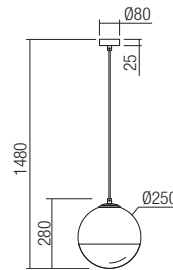

Lampholder E27
Power 1x max. 42W
Input 230V, 50Hz

CE IP20

art. **01-2270** Satin Gold/Gradually Opal
art. **01-2271** Chrome/Gradually Smoke Glass