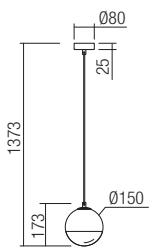

art. **01-2276** Satin Gold/Gradually Opal
art. **01-2277** Chrome/Gradually Smoke Glass

Lampholder G9
Power 1x max. 28W
Input 230V, 50Hz

CE IP20

art. **01-2278** Satin Gold/Gradually Opal
art. **01-2279** Chrome/Gradually Smoke Glass

Lampholder E27
Power 1x max. 42W
Input 230V, 50Hz

CE IP20

art. **01-2264** Satin Gold/Gradually Opal
art. **01-2265** Chrome/Gradually Smoke Glass

Lampholder G9
Power 1x max. 28W
Input 230V, 50Hz

CE IP20

art. **01-2266** Satin Gold/Gradually Opal
art. **01-2267** Chrome/Gradually Smoke Glass