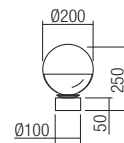

Lampholder E27
Power 1x max. 42W
Input 230V, 50Hz

CE IP20