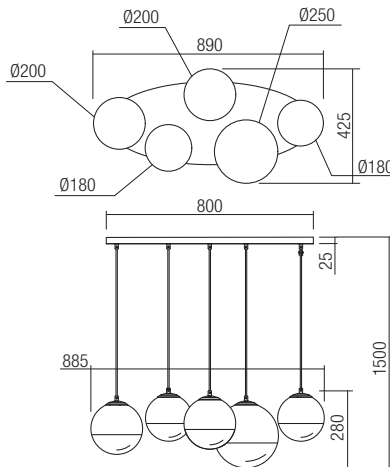

Lampholder E27
Power 1x max. 42W
Input 230V, 50Hz

CE IP20

art. **01-2272** Satin Gold/Gradually Opal
art. **01-2273** Chrome/Gradually Smoke Glass