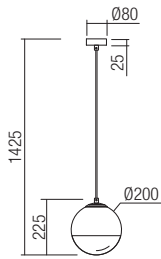

Lampholder E27
Power 1x max. 42W
Input 230V, 50Hz

CE IP20

art. **01-2268** Satin Gold/Gradually Opal
art. **01-2269** Chrome/Gradually Smoke Glass