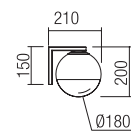

Lampholder G9
Power 1 x max. 28W
Input 230V, 50Hz

CE IP20

art. **01-2302** Satin Gold/Gradually Opal
art. **01-2303** Chrome/Gradually Smoke Glass

Lampholder E27
Power 1 x max. 42W
Input 230V, 50Hz

CE IP20