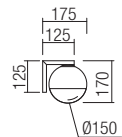

Lampholder G9
Power 1 x max. 28W
Input 230V, 50Hz

CE IP20

art. **01-2302** Satin Gold/Gradually Opal
art. **01-2303** Chrome/Gradually Smoke Glass

Lampholder E27
Power 1 x max. 42W
Input 230V, 50Hz

CE IP20