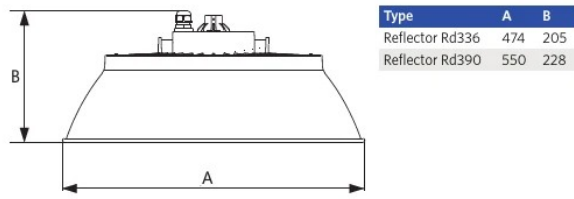

Dimensional Drawing (mm)