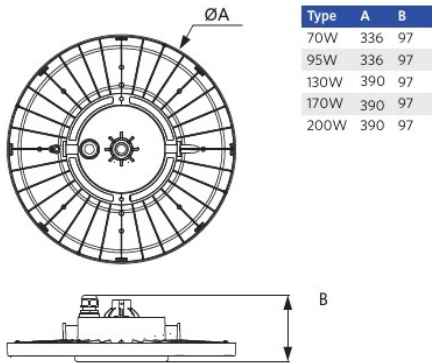

## Specifications

Item Code	Item Description	Equivalent to (W)	Power (W)	Lumen	Efficacy (lm/W)	CCT (K)	Beam angle	Net Weight (kg/pc)
545001121000	LEDHighbay-P6 95W-840-AS	HID 400W	95	18050	190	4000	60° x 100°	2.56

## Packaging information

Item			Box			
Item Code	Item Description	EU HS Code	Dimensions (mm) (LxWxH)	Gross Weight (kg/pc)	EAN	pc/box
545001121000	LEDHighbay-P6 95W-840-AS	94051190	371x371x131	3.15	6941491745213	1
543098021900	LEDFixture-IP68-Connector-Kit-3	39174000	265x245x205	0.08	6941497708991	1
545001123200	LEDHighbay-P6 Reflector D336	94059900	485x485x200	7.76	6941491748870	1
545098011700	LEDHighbay-P6 Bracket	94051190	363x363x65	0.30	6941491748931	1
545098011600	LEDHighbay-P6 Pole	94059900	144x144x47	0.11	6941491748924	1

Electrical Supply	
Frequency	50 - 60 Hz
Nominal voltage	220 - 240 V
DC input voltage	See catalogue appendix Connection Specifications
230V Cable length	1 m

Mechanical Properties	
Housing material	Aluminium
Optical material	Polycarbonate
Cover material	Polycarbonate

## Dimensional Drawing (mm)