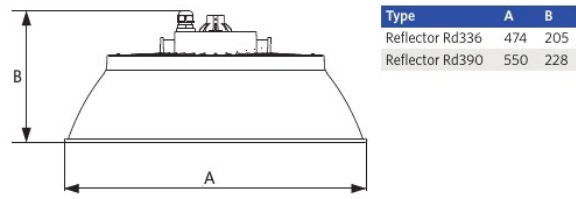

Dimensional Drawing (mm)