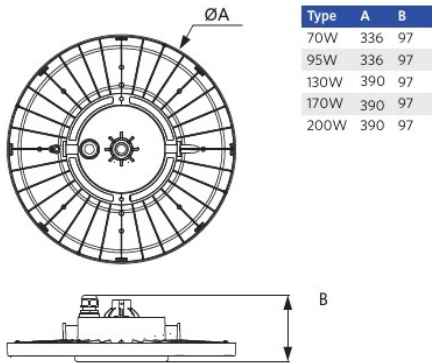

## Specifications

Item Code	Item Description	Equivalent to (W)	Power (W)	Lumen	Efficacy (lm/W)	CCT (K)	Beam angle	Net Weight (kg/pc)
545001121500	LEDHighbay-P6 130W-840-W	HID 400W	130	26000	200	4000	100°	3.28

## Packaging information

Item			Box			
Item Code	Item Description	EU HS Code	Dimensions (mm) (LxWxH)	Gross Weight (kg/pc)	EAN	pc/box
545001121500	LEDHighbay-P6 130W-840-W	94051190	426x426x131	4.18	6941491745268	1
543098021900	LEDFixture-IP68-Connector-Kit-3	39174000	265x245x205	0.08	6941497708991	1
545001123200	LEDHighbay-P6 Reflector D336	94059900	485x485x200	7.76	6941491748870	1
545098011700	LEDHighbay-P6 Bracket	94051190	363x363x65	0.30	6941491748931	1
545098011600	LEDHighbay-P6 Pole	94059900	144x144x47	0.11	6941491748924	1

Electrical Supply	
Frequency	50 - 60 Hz
Nominal voltage	220 - 240 V
DC input voltage	See catalogue appendix Connection Specifications
230V Cable length	1 m

Mechanical Properties	
Housing material	Aluminium
Optical material	Polycarbonate
Cover material	Polycarbonate

## Dimensional Drawing (mm)