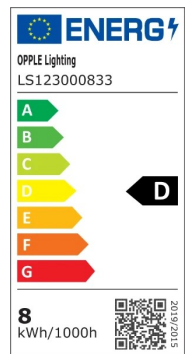

Technical Specifications

Lifetime (L70)	100,000 h
Lifetime (L80)	70,000 h
On-/Off-cycles	100,000
Colour consistency (SDCM)	4
Dimmability	BLE2
Beam angle	90 °
Finishing	White RAL9003
RAL-Number	9003
Colour rendering index (CRI)	> 90
UGR	16
Ingress Protection (IP)	IP20
Impact strength (IK)	IK03
Protection class	II
Risk group (EN 62471)	RG0
With control gear	True
Glow wire test	650 °C
Driver failure rate (at 5,000 hrs)	≤ 1 %
Power factor	≥ 0.9

Electrical Supply

Frequency	50 - 60 Hz
Nominal voltage	220 - 240 V
DC input voltage	See catalogue appendix Connection Specifications

Mechanical Properties

Housing material	Aluminium
Optical material	Polycarbonate

Ambient Conditions

Operating temperature	-10 - 45 °C
Application temperature	25 °C
Storage environment	-25 - 50 °C