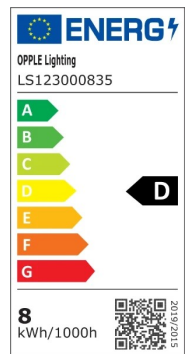

Technical Specifications

Lifetime (L70)	100,000 h
Lifetime (L80)	70,000 h
On-/Off-cycles	100,000
Colour consistency (SDCM)	4
Dimmability	BLE2
Beam angle	90 °
Finishing	White RAL9003
RAL-Number	9003
Colour rendering index (CRI)	> 90
UGR	16
Ingress Protection (IP)	IP20
Impact strength (IK)	IK03
Protection class	II
Risk group (EN 62471)	RG0
With control gear	True
Glow wire test	650 °C
Driver failure rate (at 5,000 hrs)	≤ 1 %
Power factor	≥ 0.9

Electrical Supply

Frequency	50 - 60 Hz
Nominal voltage	220 - 240 V
DC input voltage	See catalogue appendix Connection Specifications

Mechanical Properties

Housing material	Aluminium
Optical material	Polycarbonate

Ambient Conditions

Operating temperature	-10 - 45 °C
Application temperature	25 °C
Storage environment	-25 - 50 °C