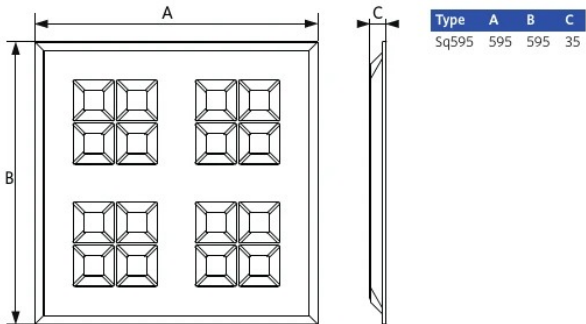

Ambient Conditions

Operating temperature	-10 - 45 °C
Application temperature	25 °C
Storage environment	-25 - 50 °C

Dimensional Drawing (mm)

Photometric Data