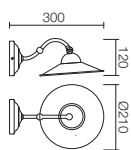

STRUCTURE ONLY   STRUCTURE + LAMPSHADE
● Art. **02-801**   **02-801+M21AB**
● Art. **02-901**   **02-901+M21BR**

Lampholder E27
Power 1 x max. 42W