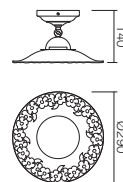

STRUCTURE ONLY   STRUCTURE + LAMPSHADE
● Art. **02-802**   **02-802+CF29**
● Art. **02-902**   **02-902+CF29**

Lampholder E27
Power 1 x max. 42W