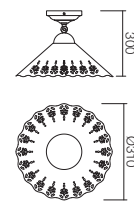

STRUCTURE ONLY	STRUCTURE + LAMP SHADE
● Art. 02-802	02-802+CT31
● Art. 02-902	02-902+CT31

Lampholder E27
Power 1 x max. 42W