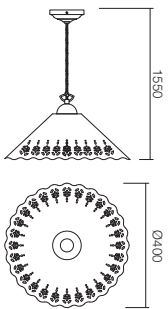

STRUCTURE ONLY	STRUCTURE + LAMP SHADE
● Art. 02-803	02-803+CT40
● Art. 02-903	02-903+CT40

Lampholder E27
Power 1 x max. 42W