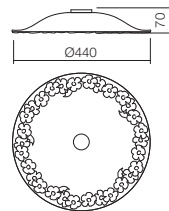

Lea

ABAJUR/LAMPSHADE/PARALUME
АБАЖУР/ЛАМПАЕРNYŐ/АБАЖУР
TIENIDLO

Art. **CF40**

SUSPENSIE/SUSPENSION
SOSPENSIONE /ПОДВЕСКА
FELFÜGGESZTÉS/ПОЛИЛЕЙ
PRIVESOK

STRUCTURE ONLY   STRUCTURE + LAMPSHADE
● Art. **02-803**   **02-803+CF40**
● Art. **02-903**   **02-903+CF40**

Lampholder E27
Power 1 x max. 42W

STRUCTURE ONLY   STRUCTURE + LAMPSHADE
● Art. **02-804**   **02-804+CF40**
● Art. **02-904**   **02-904+CF40**

Lampholder E27
Power 2 x max. 42W

STRUCTURE ONLY   STRUCTURE + LAMPSHADE
● Art. **02-805**   **02-805+CF29**
● Art. **02-905**   **02-905+CF29**

Lampholder E27
Power 2 x max. 42W

APLICĂ/WALL LAMP
APPLIQUE/БРА
FALILÁMPA/АПЛИК
NÁSTĚNNÁ LAMPA

STRUCTURE ONLY   STRUCTURE + LAMPSHADE
● Art. **02-800**   **02-800+CF21**
● Art. **02-900**   **02-900+CF21**

Lampholder E27
Power 1 x max. 42W

STRUCTURE ONLY   STRUCTURE + LAMPSHADE
● Art. **02-801**   **02-801+CF21**
● Art. **02-901**   **02-901+CF21**

Lampholder E27
Power 1 x max. 42W

PLAFONIERĂ/CEILING LAMP/PLAFONIERA
ПОТОЛОЧНЫЙ СВЕТИЛЬНИК/МЭНЬЕЗЕТИ ЛАМПА
ПЛАФОНИЕРА/STROPNÉ SVIETIDLO

STRUCTURE ONLY   STRUCTURE + LAMPSHADE
● Art. **02-802**   **02-802+CF29**
● Art. **02-902**   **02-902+CF29**

Lampholder E27
Power 1 x max. 42W